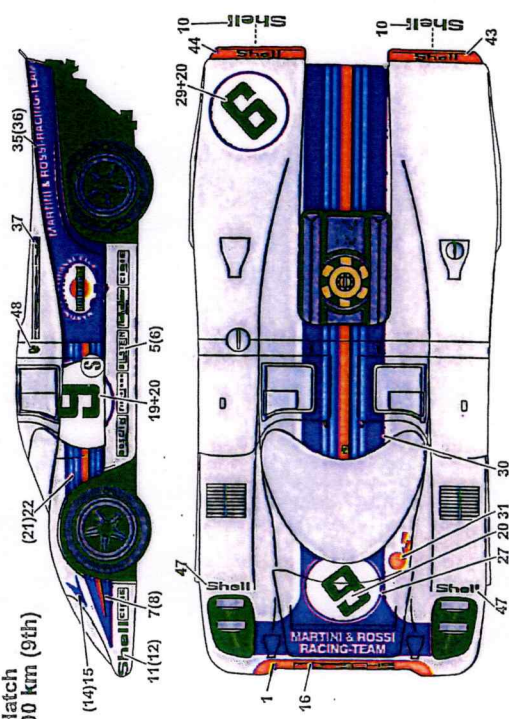

ST27-DC680C
1/24 PORSCHE 917K "MARTINI" 1971

Buenos Aires 1000 km
(Disqualified)

Daytona 24 Hour
(DNF)

Sebring 12 Hours Winner

Brands Hatch
Boac 1000 km (9th)

PRINTED BY
cartograf