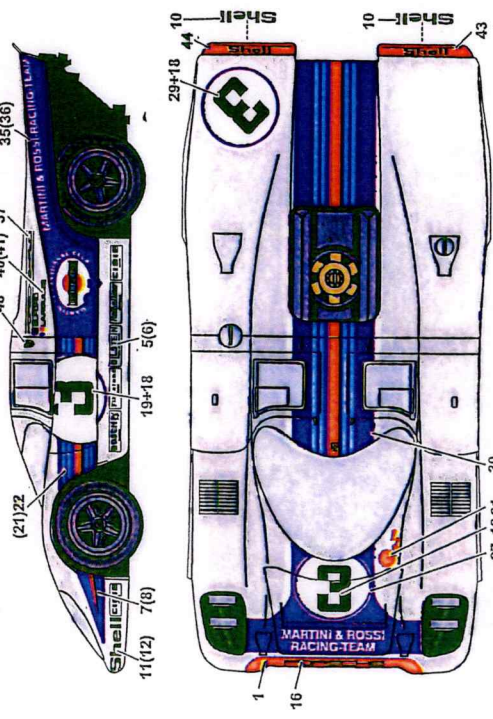

ST27-DC680C
1/24 PORSCHE 917K "MARTINI" 1971

Buenos Aires 1000 km
(Disqualified)

Daytona 24 Hour
(DNF)

Sebring 12 Hours Winner

Brands Hatch
Boac 1000 km (9th)

PRINTED BY
cartograf