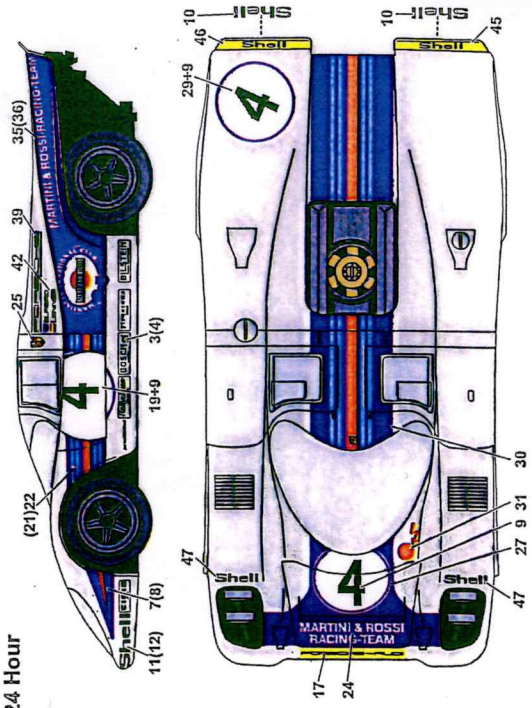

ST27-DC680C
1/24 PORSCHE 917K "MARTINI" 1971

Buenos Aires 1000 km
(Disqualified)

Daytona 24 Hour
(DNF)

Sebring 12 Hours Winner

Brands Hatch
Boac 1000 km (9th)

PRINTED BY
cartograf