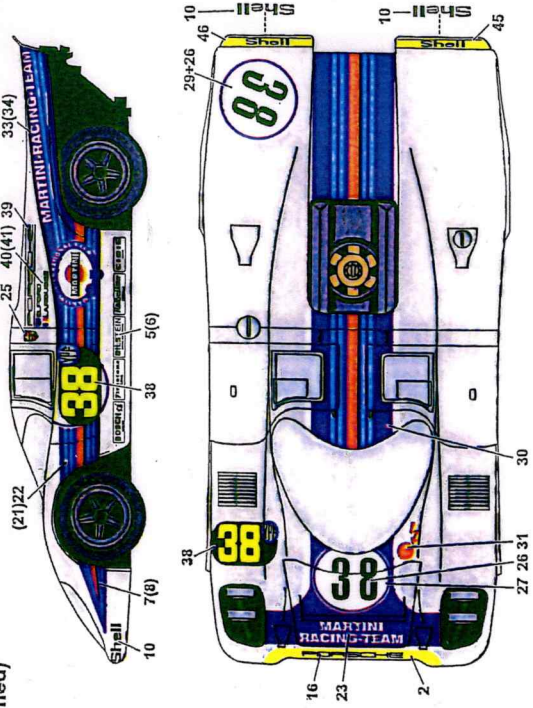

ST27-DC680C
1/24 PORSCHE 917K "MARTINI" 1971

Buenos Aires 1000 km
(Disqualified)

Daytona 24 Hour
(DNF)

Sebring 12 Hours Winner

Brands Hatch
Boac 1000 km (9th)

PRINTED BY
cartograf