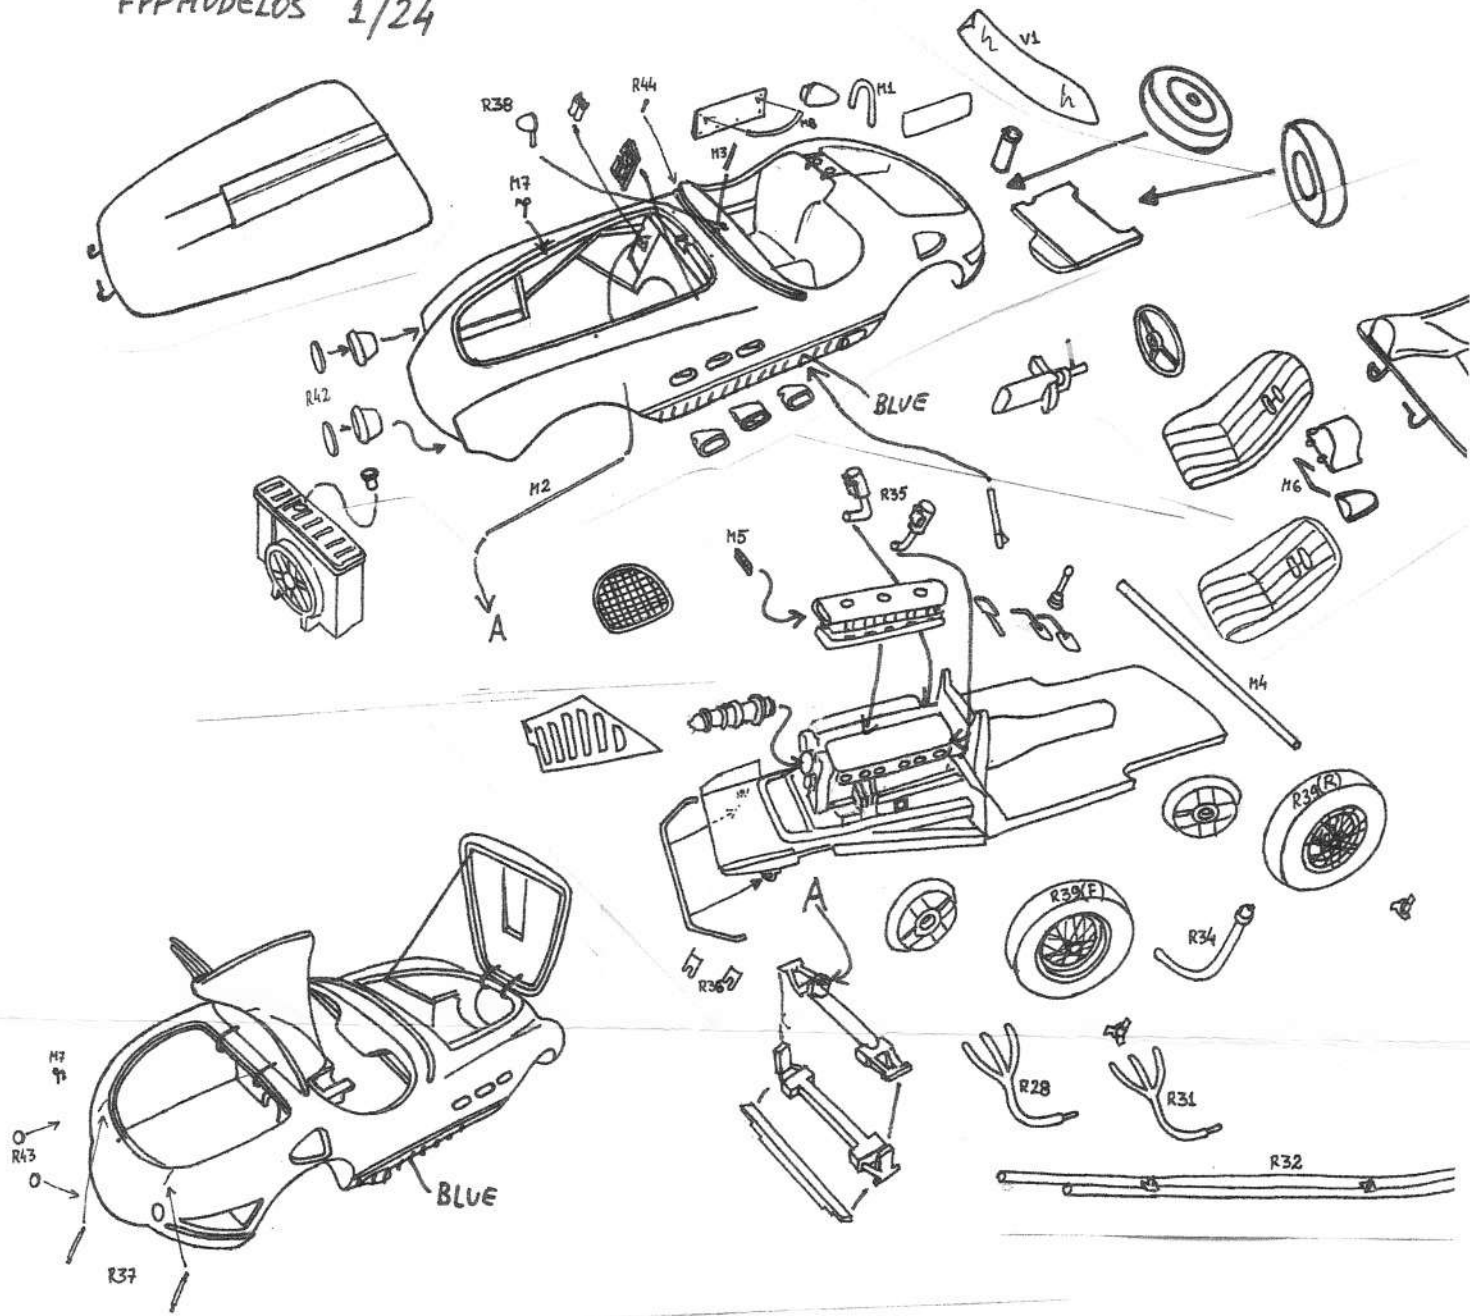

FERRARI 340/375 PANAMERICANA 1954  
 FPPMODELOS 1/24

WINDSCREEN

WHITE BODY INTERIOR AND SEATS