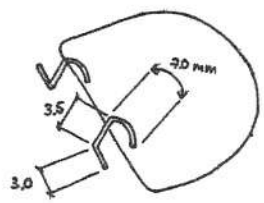

FERRARI 340/375 PANAMERICANA 1954  
 FPPMODELOS 1/24

WINDSCREEN

WHITE BODY INTERIOR AND SEATS