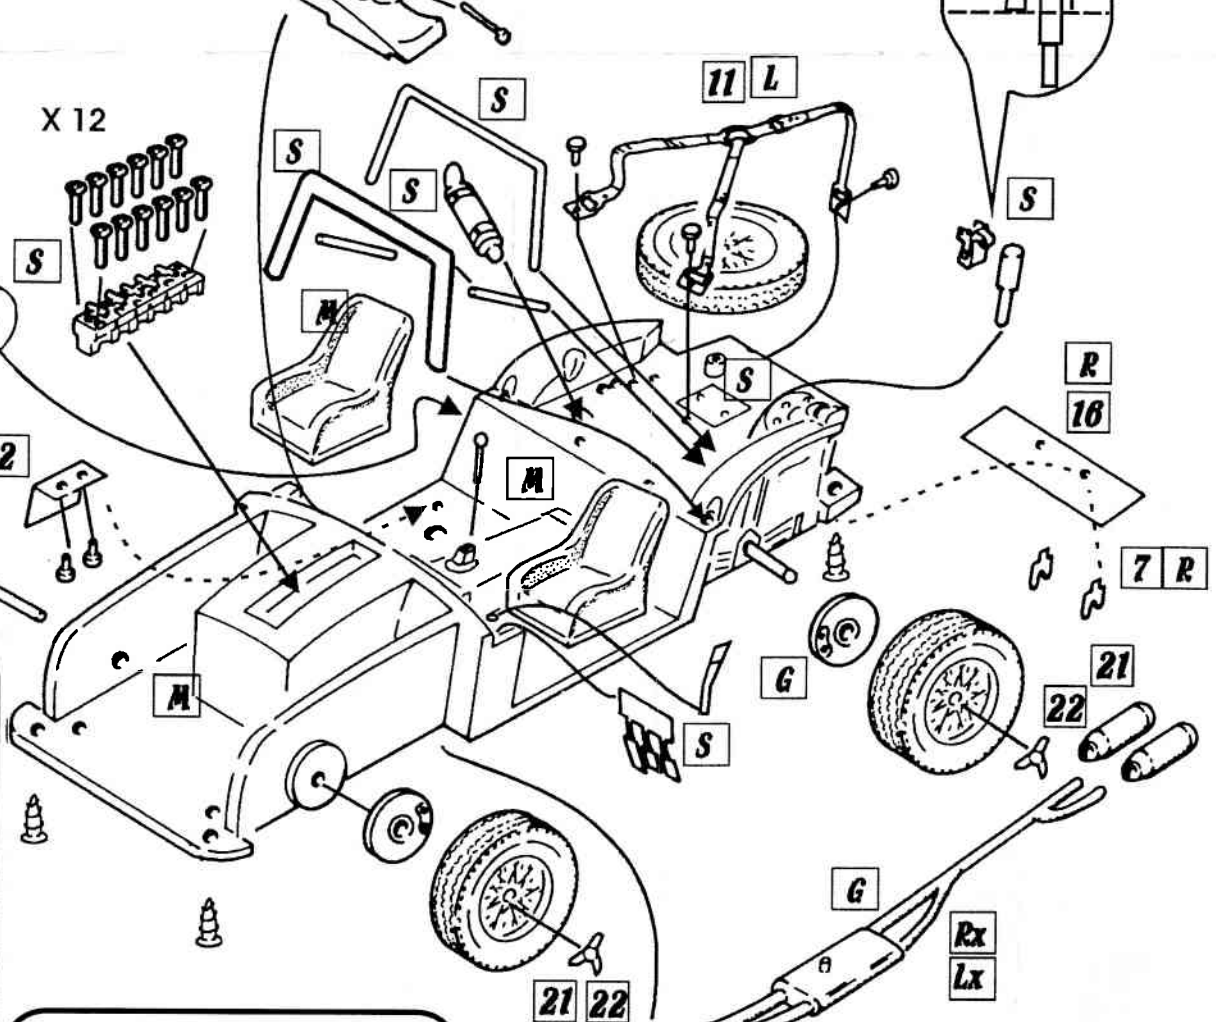

## 250 T 2819 GT " Breadvan" Brands Hatch Guard Trophy 1962

PRESTA  
MO = 74

MO - 6  
8939 +

PRESTA  
MO = 74

=No for this model

MG 24.25 - 24.26

- piegare / to bend
- forare / drill or pierce
- tagliare / to cut
- limare / to file

**Rx** = Right  
**Lx** = Left

- L** = Leather
- S** = Silver
- R** = Red Ferrari
- M** = Matt black
- G** = Gun metal
- B** = Black
- CR** = Clear red
- CW** = Clear white
- CO** = Clear orange

**KIT 124 07**