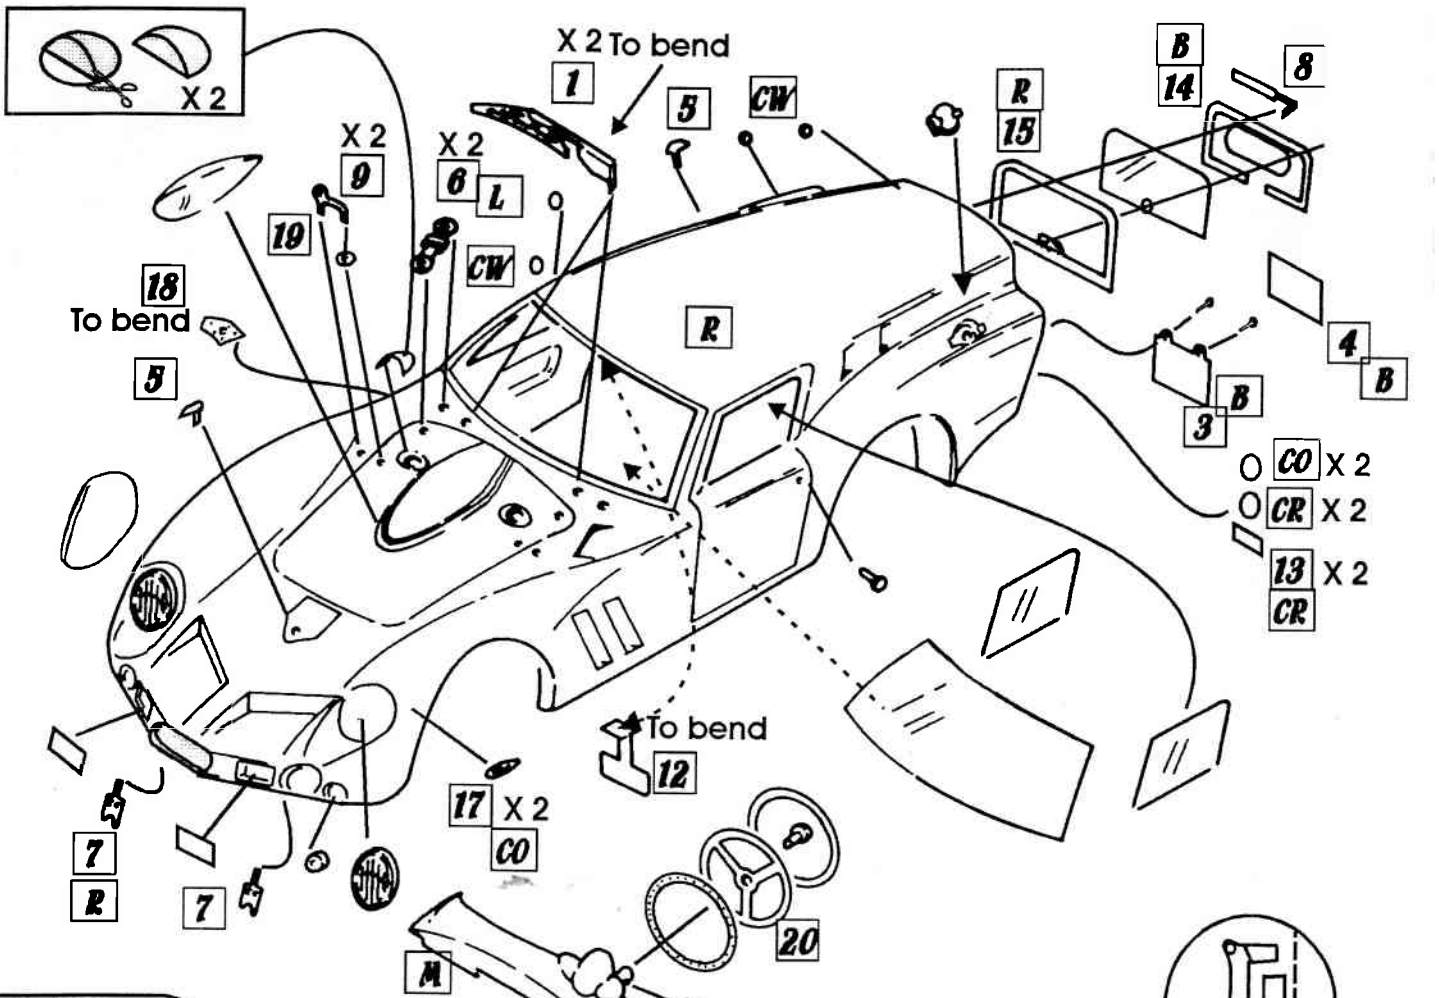

## 250 T 2819 GT " Breadvan" Brands Hatch Guard Trophy 1962

PRESTA  
MO = 74

MO - 6  
8939 +

PRESTA  
MO = 74

=No for this model

MG 24.25 - 24.26

- piegare / to bend
- forare / drill or pierce
- tagliare / to cut
- limare / to file

**Rx** = Right  
**Lx** = Left

- L** = Leather
- S** = Silver
- R** = Red Ferrari
- M** = Matt black
- G** = Gun metal
- B** = Black
- CR** = Clear red
- CW** = Clear white
- CO** = Clear orange

**KIT 124 07**