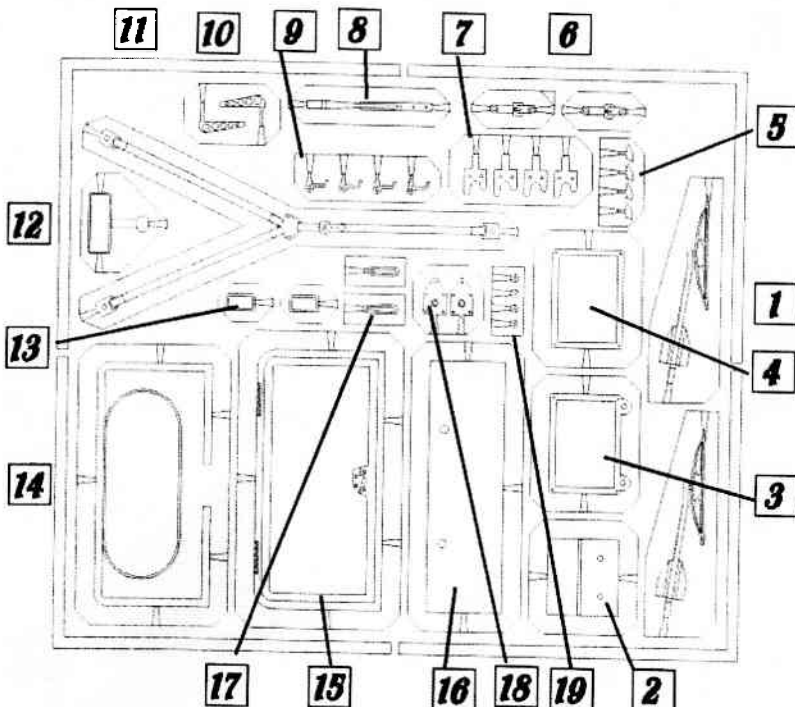

## 250 T 2819 GT " Breadvan" Brands Hatch Guard Trophy 1962

PRESTA  
MO = 74

MO - 6  
8939 +

PRESTA  
MO = 74

=No for this model

MG 24.25 - 24.26

- piegare / to bend
- forare / drill or pierce
- tagliare / to cut
- limare / to file

**Rx** = Right  
**Lx** = Left

- L** = Leather
- S** = Silver
- R** = Red Ferrari
- M** = Matt black
- G** = Gun metal
- B** = Black
- CR** = Clear red
- CW** = Clear white
- CO** = Clear orange

**KIT 124 07**