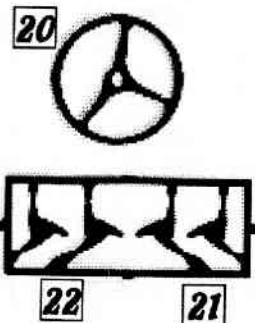

## 250 T 2819 GT " Breadvan" Brands Hatch Guard Trophy 1962

PRESTA  
MO = 74

MO - 6  
8939 +

PRESTA  
MO = 74

=No for this model

MG 24.25 - 24.26

- piegare / to bend
- forare / drill or pierce
- tagliare / to cut
- limare / to file

**Rx** = Right  
**Lx** = Left

- L** = Leather
- S** = Silver
- R** = Red Ferrari
- M** = Matt black
- G** = Gun metal
- B** = Black
- CR** = Clear red
- CW** = Clear white
- CO** = Clear orange

**KIT 124 07**