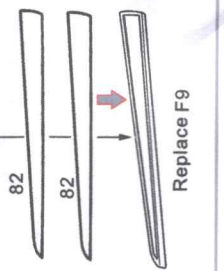

1/24 LaFerrari FOR T

HOBBY DESIGN HD02-0271

HOBBY DESIGN
Hobby Design is a leader in model kits.

Parts list for $\phi=0.6\text{mm}$ Stainless Steel Tube (钢管):

- 11 12×2
- 12 6×2
- 13 8×2
- 14 10×2
- 15 10×2