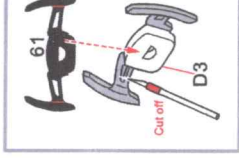

1/24 LaFerrari FOR T

HOBBY DESIGN HD02-0271

HOBBY DESIGN
Hobby Design is a leader in model kits.

Parts list for $\phi=0.6\text{mm}$ Stainless Steel Tube (钢管):

- 11 12×2
- 12 6×2
- 13 8×2
- 14 10×2
- 15 10×2