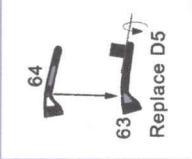

1/24 LaFerrari FOR T

HOBBY DESIGN HD02-0271

HOBBY DESIGN
Hobby Design is a leader in model kits.

Parts list for $\phi=0.6\text{mm}$ Stainless Steel Tube (钢管):

- 11 12×2
- 12 6×2
- 13 8×2
- 14 10×2
- 15 10×2