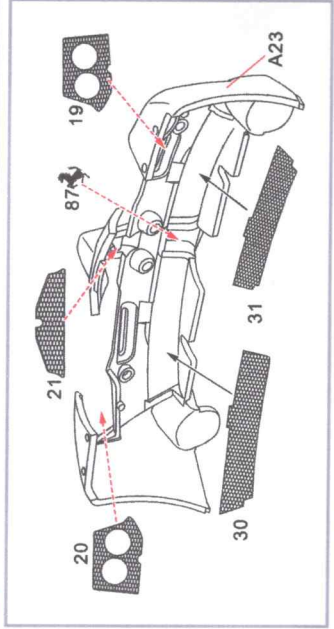

1/24 LaFerrari FOR T

HOBBY DESIGN HD02-0271

HOBBY DESIGN
Hobby Design is a leader in model kits.

Parts list for $\phi=0.6\text{mm}$ Stainless Steel Tube (钢管):

- 11 12×2
- 12 6×2
- 13 8×2
- 14 10×2
- 15 10×2