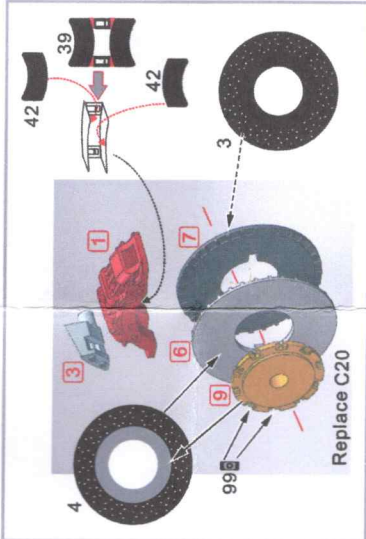

1/24 LaFerrari FOR T

HOBBY DESIGN HD02-0271

HOBBY DESIGN
Hobby Design is a leader in model kits.

Parts list for $\phi=0.6\text{mm}$ Stainless Steel Tube (钢管):

- 11 12×2
- 12 6×2
- 13 8×2
- 14 10×2
- 15 10×2