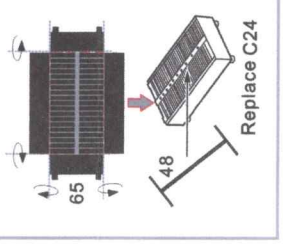

1/24 LaFerrari FOR T

HOBBY DESIGN HD02-0271

HOBBY DESIGN
Hobby Design is a leader in model kits.

Parts list for $\phi=0.6\text{mm}$ Stainless Steel Tube (钢管):

- 11 12×2
- 12 6×2
- 13 8×2
- 14 10×2
- 15 10×2