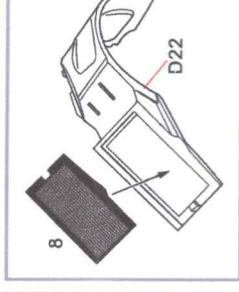

1/24 LaFerrari FOR T

HOBBY DESIGN HD02-0271

HOBBY DESIGN
Hobby Design is a leader in model kits.

Parts list for $\phi=0.6\text{mm}$ Stainless Steel Tube (钢管):

- 11 12×2
- 12 6×2
- 13 8×2
- 14 10×2
- 15 10×2