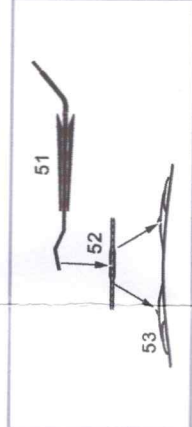

1/24 LaFerrari FOR T

HOBBY DESIGN HD02-0271

HOBBY DESIGN
Hobby Design is a leader in model kits.

Parts list for $\phi=0.6\text{mm}$ Stainless Steel Tube (钢管):

- 11 12×2
- 12 6×2
- 13 8×2
- 14 10×2
- 15 10×2