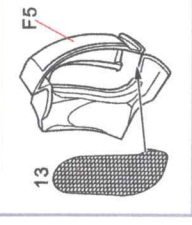

1/24 LaFerrari FOR T

HOBBY DESIGN HD02-0271

HOBBY DESIGN
Hobby Design is a leader in model kits.

Parts list for $\phi=0.6\text{mm}$ Stainless Steel Tube (钢管):

- 11 12×2
- 12 6×2
- 13 8×2
- 14 10×2
- 15 10×2