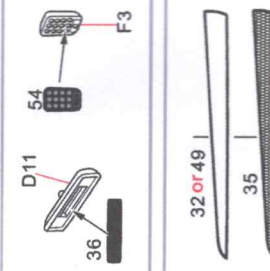

1/24 LaFerrari FOR T

HOBBY DESIGN HD02-0271

HOBBY DESIGN
Hobby Design is a leader in model kits.

Parts list for $\phi=0.6\text{mm}$ Stainless Steel Tube (钢管):

- 11 12×2
- 12 6×2
- 13 8×2
- 14 10×2
- 15 10×2