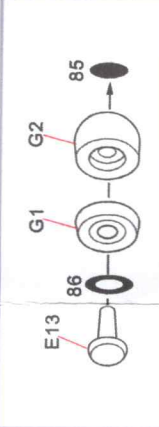

1/24 LaFerrari FOR T

HOBBY DESIGN HD02-0271

HOBBY DESIGN
Hobby Design is a leader in model kits.

Parts list for $\phi=0.6\text{mm}$ Stainless Steel Tube (钢管):

- 11 12×2
- 12 6×2
- 13 8×2
- 14 10×2
- 15 10×2