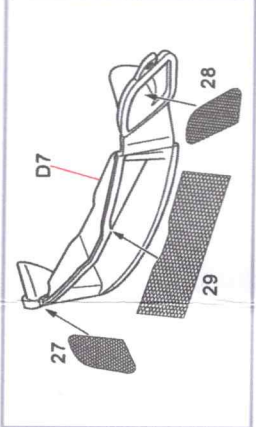

1/24 LaFerrari FOR T

HOBBY DESIGN HD02-0271

HOBBY DESIGN
Hobby Design is a leader in model kits.

Parts list for $\phi=0.6\text{mm}$ Stainless Steel Tube (钢管):

- 11 12×2
- 12 6×2
- 13 8×2
- 14 10×2
- 15 10×2