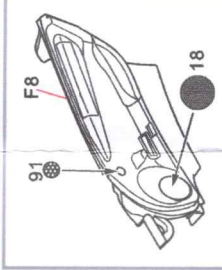

1/24 LaFerrari FOR T

HOBBY DESIGN HD02-0271

HOBBY DESIGN
Hobby Design is a leader in model kits.

Parts list for $\phi=0.6\text{mm}$ Stainless Steel Tube (钢管):

- 11 12×2
- 12 6×2
- 13 8×2
- 14 10×2
- 15 10×2