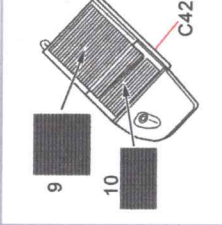

1/24 LaFerrari FOR T

HOBBY DESIGN HD02-0271

HOBBY DESIGN
Hobby Design is a leader in model kits.

Parts list for $\phi=0.6\text{mm}$ Stainless Steel Tube (钢管):

- 11 12×2
- 12 6×2
- 13 8×2
- 14 10×2
- 15 10×2