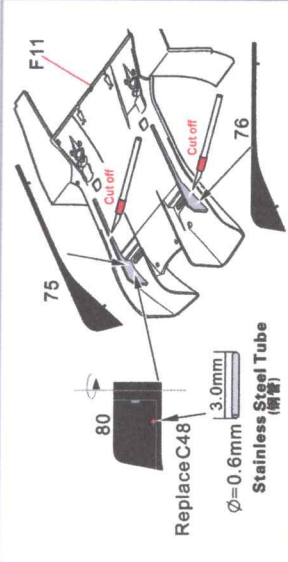

1/24 LaFerrari FOR T

HOBBY DESIGN HD02-0271

HOBBY DESIGN
Hobby Design is a leader in model kits.

Parts list for $\phi=0.6\text{mm}$ Stainless Steel Tube (钢管):

- 11 12×2
- 12 6×2
- 13 8×2
- 14 10×2
- 15 10×2