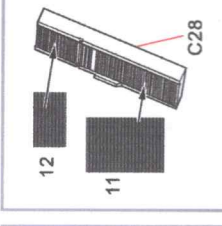

1/24 LaFerrari FOR T

HOBBY DESIGN HD02-0271

HOBBY DESIGN
Hobby Design is a leader in model kits.

Parts list for $\phi=0.6\text{mm}$ Stainless Steel Tube (钢管):

- 11 12×2
- 12 6×2
- 13 8×2
- 14 10×2
- 15 10×2