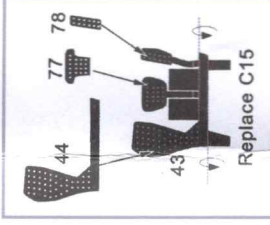

1/24 LaFerrari FOR T

HOBBY DESIGN HD02-0271

HOBBY DESIGN
Hobby Design is a leader in model kits.

Parts list for $\phi=0.6\text{mm}$ Stainless Steel Tube (钢管):

- 11 12×2
- 12 6×2
- 13 8×2
- 14 10×2
- 15 10×2