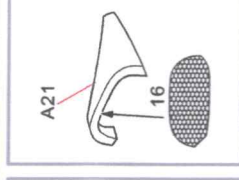

1/24 LaFerrari FOR T

HOBBY DESIGN HD02-0271

HOBBY DESIGN
Hobby Design is a leader in model kits.

Parts list for $\phi=0.6\text{mm}$ Stainless Steel Tube (钢管):

- 11 12×2
- 12 6×2
- 13 8×2
- 14 10×2
- 15 10×2