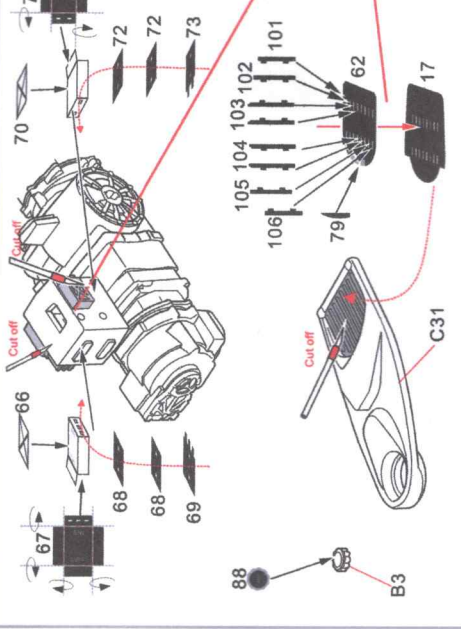

1/24 LaFerrari FOR T

HOBBY DESIGN HD02-0271

HOBBY DESIGN
Hobby Design is a leader in model kits.

Parts list for $\phi=0.6\text{mm}$ Stainless Steel Tube (钢管):

- 11 12×2
- 12 6×2
- 13 8×2
- 14 10×2
- 15 10×2