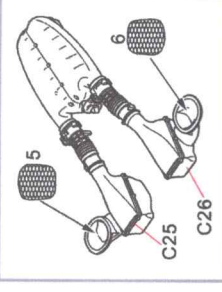

1/24 LaFerrari FOR T

HOBBY DESIGN HD02-0271

HOBBY DESIGN
Hobby Design is a leader in model kits.

Parts list for $\phi=0.6\text{mm}$ Stainless Steel Tube (钢管):

- 11 12×2
- 12 6×2
- 13 8×2
- 14 10×2
- 15 10×2