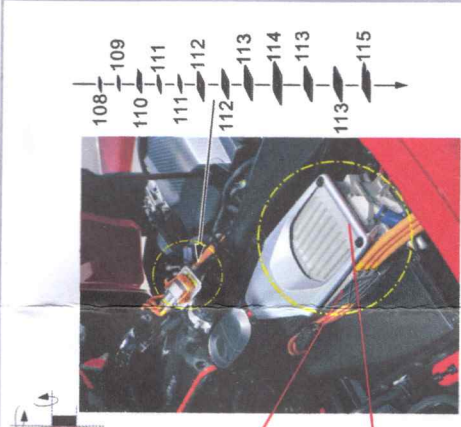

1/24 LaFerrari FOR T

HOBBY DESIGN HD02-0271

HOBBY DESIGN
Hobby Design is a leader in model kits.

Parts list for $\phi=0.6\text{mm}$ Stainless Steel Tube (钢管):

- 11 12×2
- 12 6×2
- 13 8×2
- 14 10×2
- 15 10×2