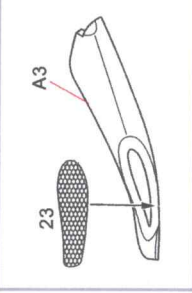

1/24 LaFerrari FOR T

HOBBY DESIGN HD02-0271

HOBBY DESIGN
Hobby Design is a leader in model kits.

Parts list for $\phi=0.6\text{mm}$ Stainless Steel Tube (钢管):

- 11 12×2
- 12 6×2
- 13 8×2
- 14 10×2
- 15 10×2