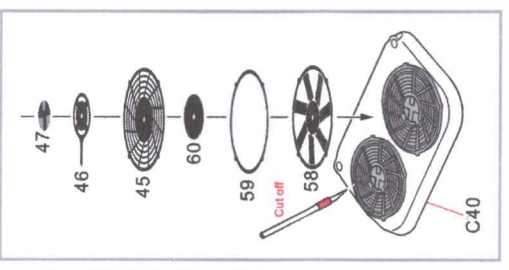

1/24 LaFerrari FOR T

HOBBY DESIGN HD02-0271

HOBBY DESIGN
Hobby Design is a leader in model kits.

Parts list for $\phi=0.6\text{mm}$ Stainless Steel Tube (钢管):

- 11 12×2
- 12 6×2
- 13 8×2
- 14 10×2
- 15 10×2