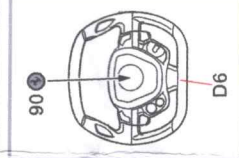

1/24 LaFerrari FOR T

HOBBY DESIGN HD02-0271

HOBBY DESIGN
Hobby Design is a leader in model kits.

Parts list for $\phi=0.6\text{mm}$ Stainless Steel Tube (钢管):

- 11 12×2
- 12 6×2
- 13 8×2
- 14 10×2
- 15 10×2