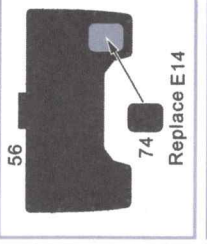

1/24 LaFerrari FOR T

HOBBY DESIGN HD02-0271

HOBBY DESIGN
Hobby Design is a leader in model kits.

Parts list for $\phi=0.6\text{mm}$ Stainless Steel Tube (钢管):

- 11 12×2
- 12 6×2
- 13 8×2
- 14 10×2
- 15 10×2