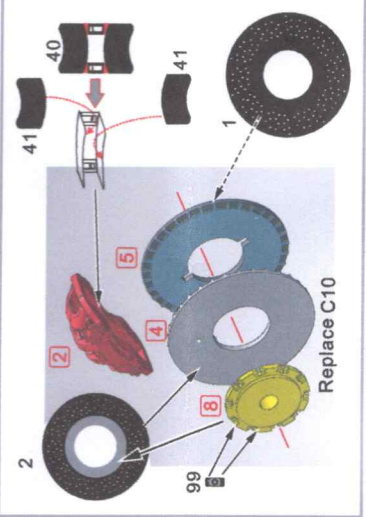

1/24 LaFerrari FOR T

HOBBY DESIGN HD02-0271

HOBBY DESIGN
Hobby Design is a leader in model kits.

Parts list for $\phi=0.6\text{mm}$ Stainless Steel Tube (钢管):

- 11 12×2
- 12 6×2
- 13 8×2
- 14 10×2
- 15 10×2