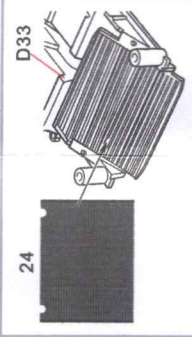

1/24 LaFerrari FOR T

HOBBY DESIGN HD02-0271

HOBBY DESIGN
Hobby Design is a leader in model kits.

Parts list for $\phi=0.6\text{mm}$ Stainless Steel Tube (钢管):

- 11 12×2
- 12 6×2
- 13 8×2
- 14 10×2
- 15 10×2