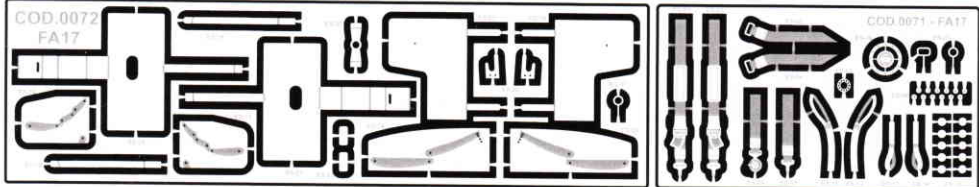

Metal and Resin Parts

R : Resin Parts

M : Metal Parts

Etching parts

Other parts

- Front tyre.....x 2
- Rear tyre.....x 2
- F-Wheel Rim.....x 2
- R-Wheel Rim.....x 2
- Screw.....x 4
- Mini screw.....x10
- Real Wood Plate.x 1
- Wire steel.....x 1

Paint guide

- A** White
- B** Red
- C** Blue
- D** Black
- E** Silver
- X** Body color

Decal Placement