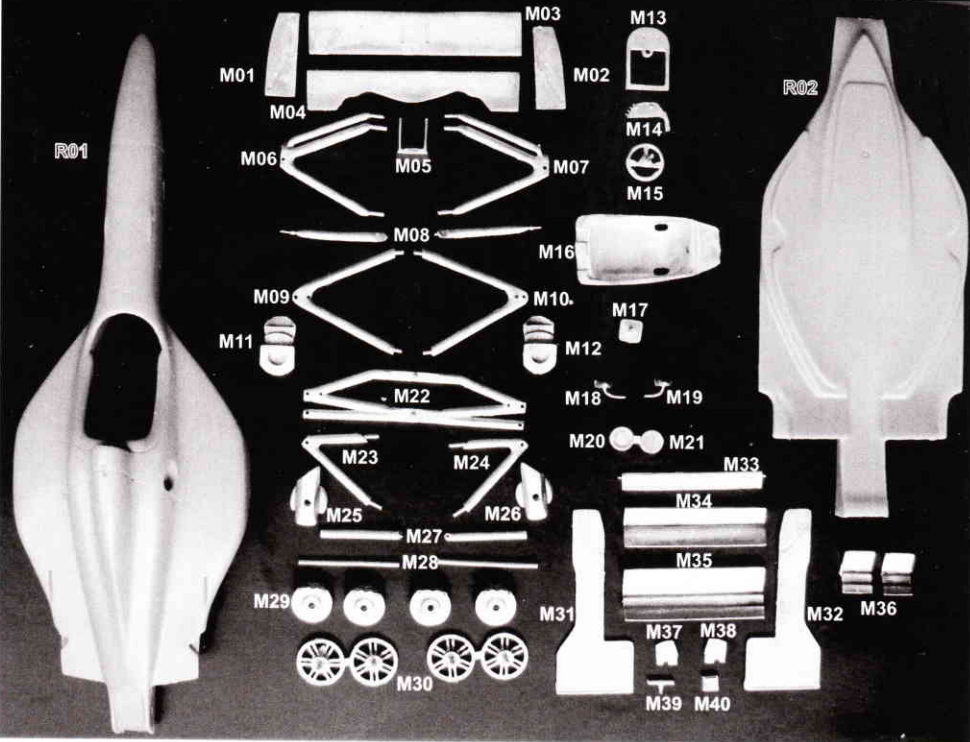

Metal and Resin Parts

R : Resin Parts

M : Metal Parts

Etching parts

Other parts

- Front tyre.....x 2
- Rear tyre.....x 2
- F-Wheel Rim.....x 2
- R-Wheel Rim.....x 2
- Screw.....x 4
- Mini screw.....x10
- Real Wood Plate.x 1
- Wire steel.....x 1

Paint guide

- A** White
- B** Red
- C** Blue
- D** Black
- E** Silver
- X** Body color

Decal Placement