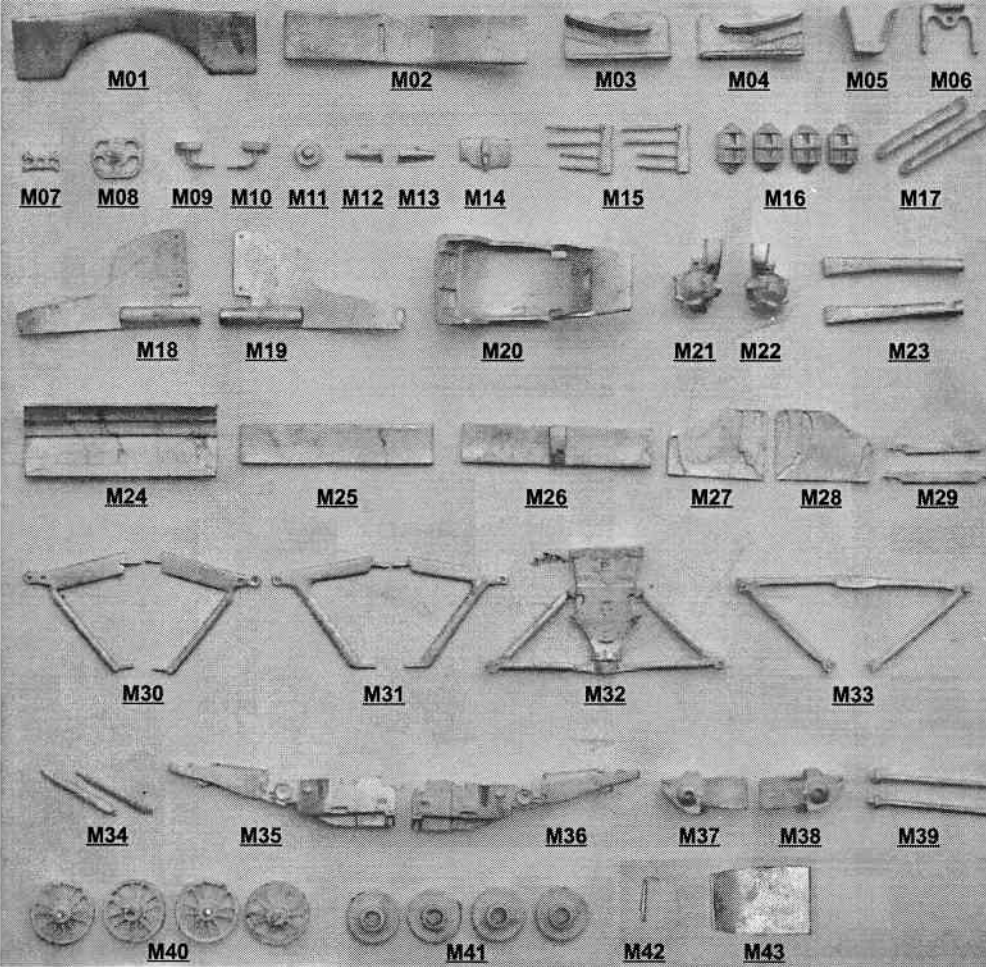

1/20 High tech Resin Kit - GP 20011 - 04/2006

PROJECT
BY WOLF DESIGN

Limited Edition 100 pieces

WIRE brass

SCREW steel/ x8

- X-18**
- M06 M14 M23 M31 M35 M39
 - M07 M15 M26 M32 M36 M40
 - M08 M20 M29 M33 M37 M43
 - M11 M21 M30 M34 M38

- X-1**
- M09 M25
 - M10 M27
 - M13 M28
 - M24 M42

Sheet Polycarbonate
for windscreen
14 mm
4.5 mm

Web Site:

<http://www.wolf-models.zip.net>

<http://www.wolf-models.zip.net>