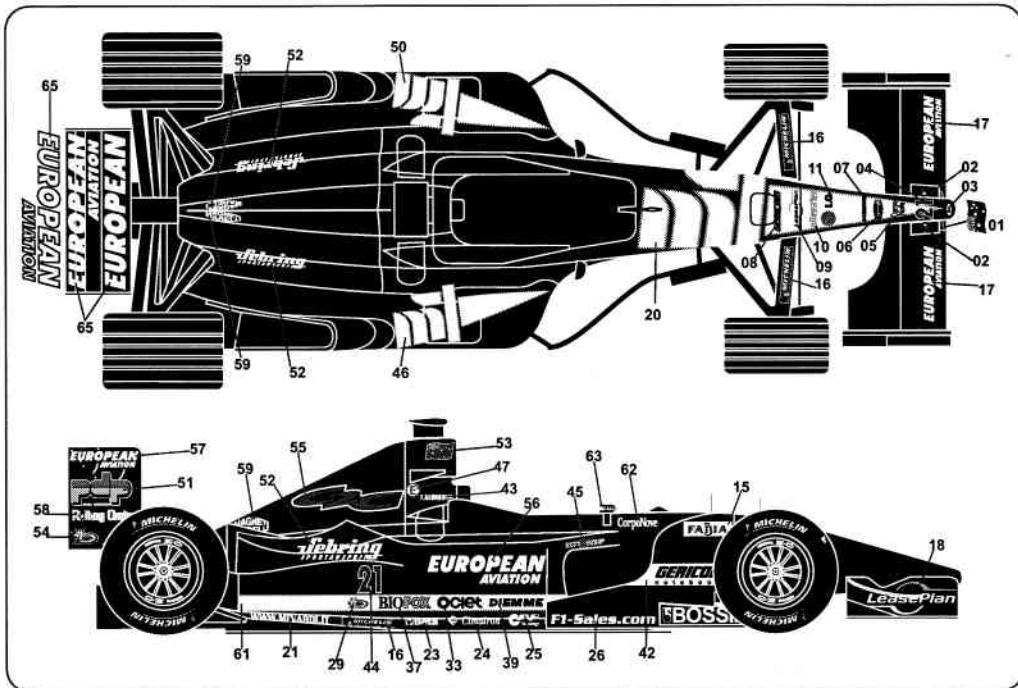

1/20 High tech Resin Kit - GP 20011 - 04/2006

PROJECT
BY WOLF DESIGN

Limited Edition 100 pieces

WIRE brass

SCREW steel/ x8

- X-18**
- M06 M14 M23 M31 M35 M39
 - M07 M15 M26 M32 M36 M40
 - M08 M20 M29 M33 M37 M43
 - M11 M21 M30 M34 M38

- X-1**
- M09 M25
 - M10 M27
 - M13 M28
 - M24 M42

Sheet Polycarbonate
for windscreen
14 mm
4.5 mm

Web Site:

<http://www.wolf-models.zip.net>

<http://www.wolf-models.zip.net>