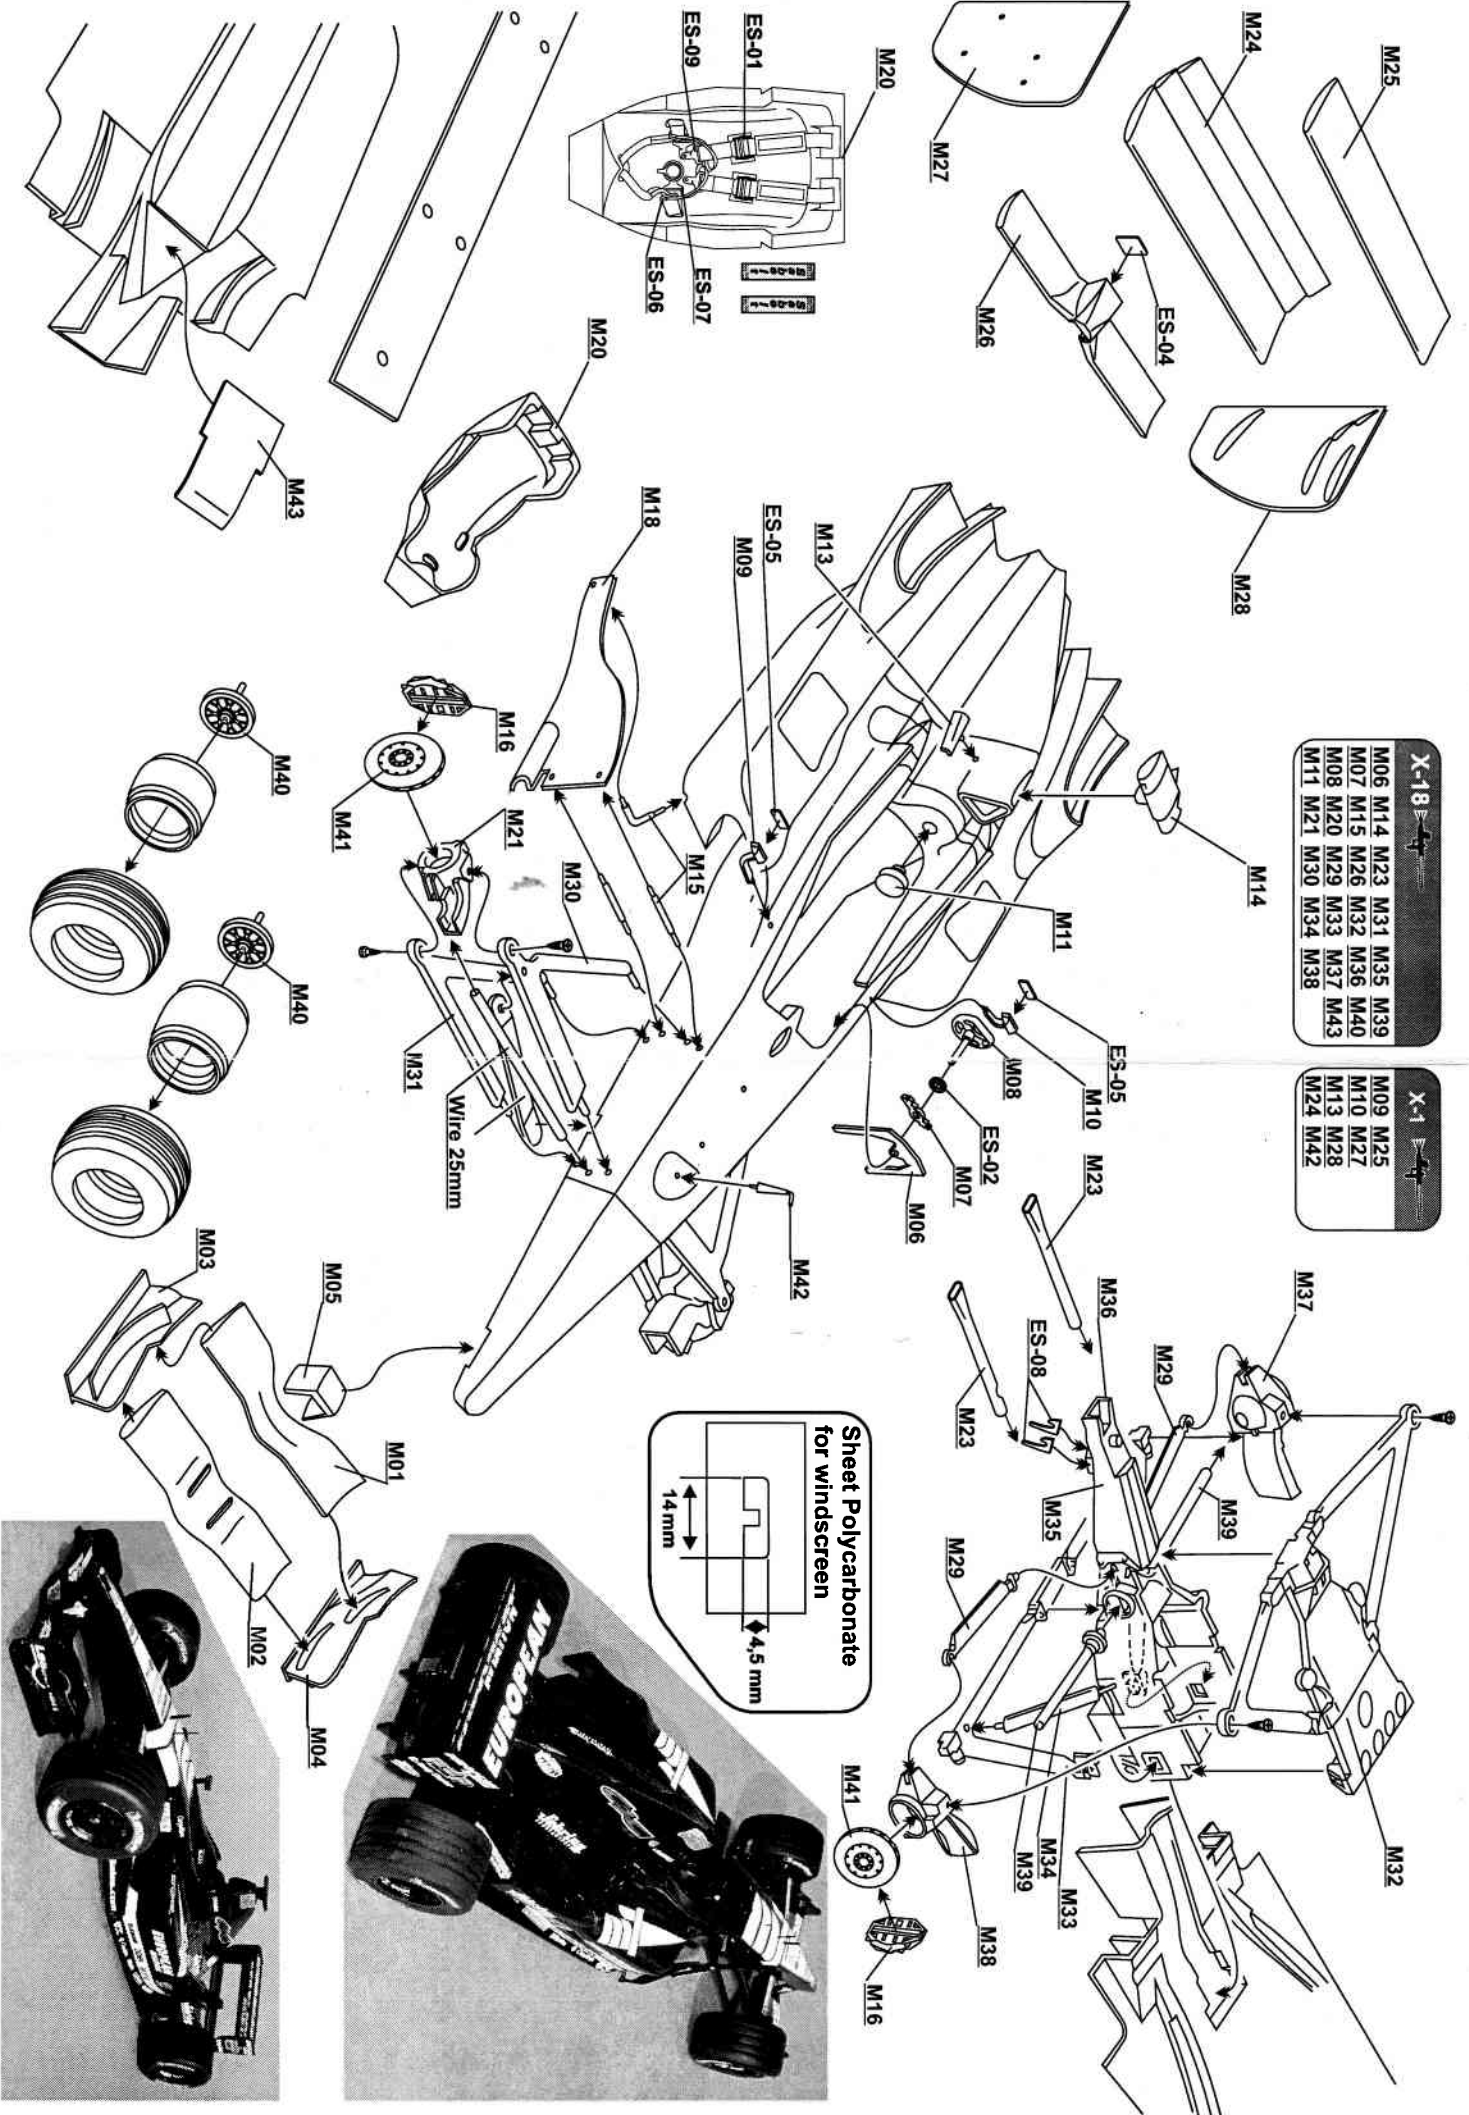

1/20 High tech Resin Kit - GP 20011 - 04/2006

PROJECT
BY WOLF DESIGN

Limited Edition 100 pieces

WIRE brass

SCREW steel/ x8

- X-18**
- M06 M14 M23 M31 M35 M39
 - M07 M15 M26 M32 M36 M40
 - M08 M20 M29 M33 M37 M43
 - M11 M21 M30 M34 M38

- X-1**
- M09 M25
 - M10 M27
 - M13 M28
 - M24 M42

Sheet Polycarbonate
for windscreen
14 mm
4.5 mm

Web Site:

<http://www.wolf-models.zip.net>

<http://www.wolf-models.zip.net>