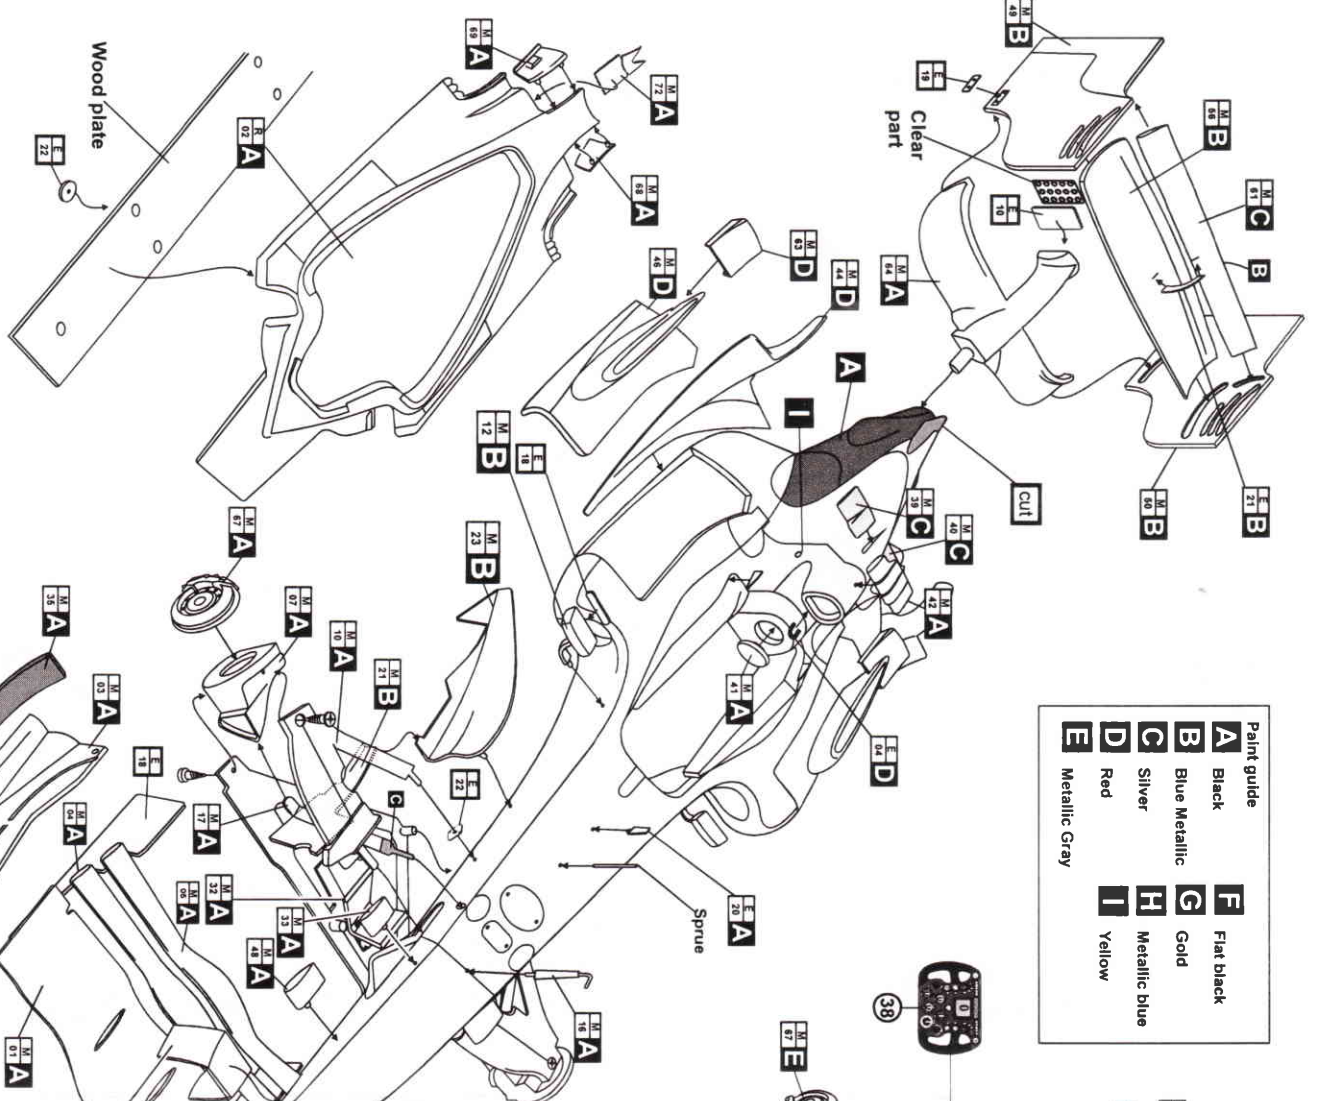

nek
Neko Models
4512003002036
NKM-FX2003
No included sponsor decals
1/20 Scale Resin Kit
Model RB02
2006

Guide paint place

H
G
A
I

Paint guide

A	Black	F	Flat black
B	Blue Metallic	G	Gold
C	Silver	H	Metallic blue
D	Red	I	Yellow
E	Metallic Gray		

— Other parts —

Front tyre	X 2	F-Wheel rim	X 2	Wood plate	X 1
Rear tyre	X 2	R-Wheel rim	X 2	Mini screw	X 8
Clear parts	X 1	Etching parts	X 1	Exhaust tube	X 2