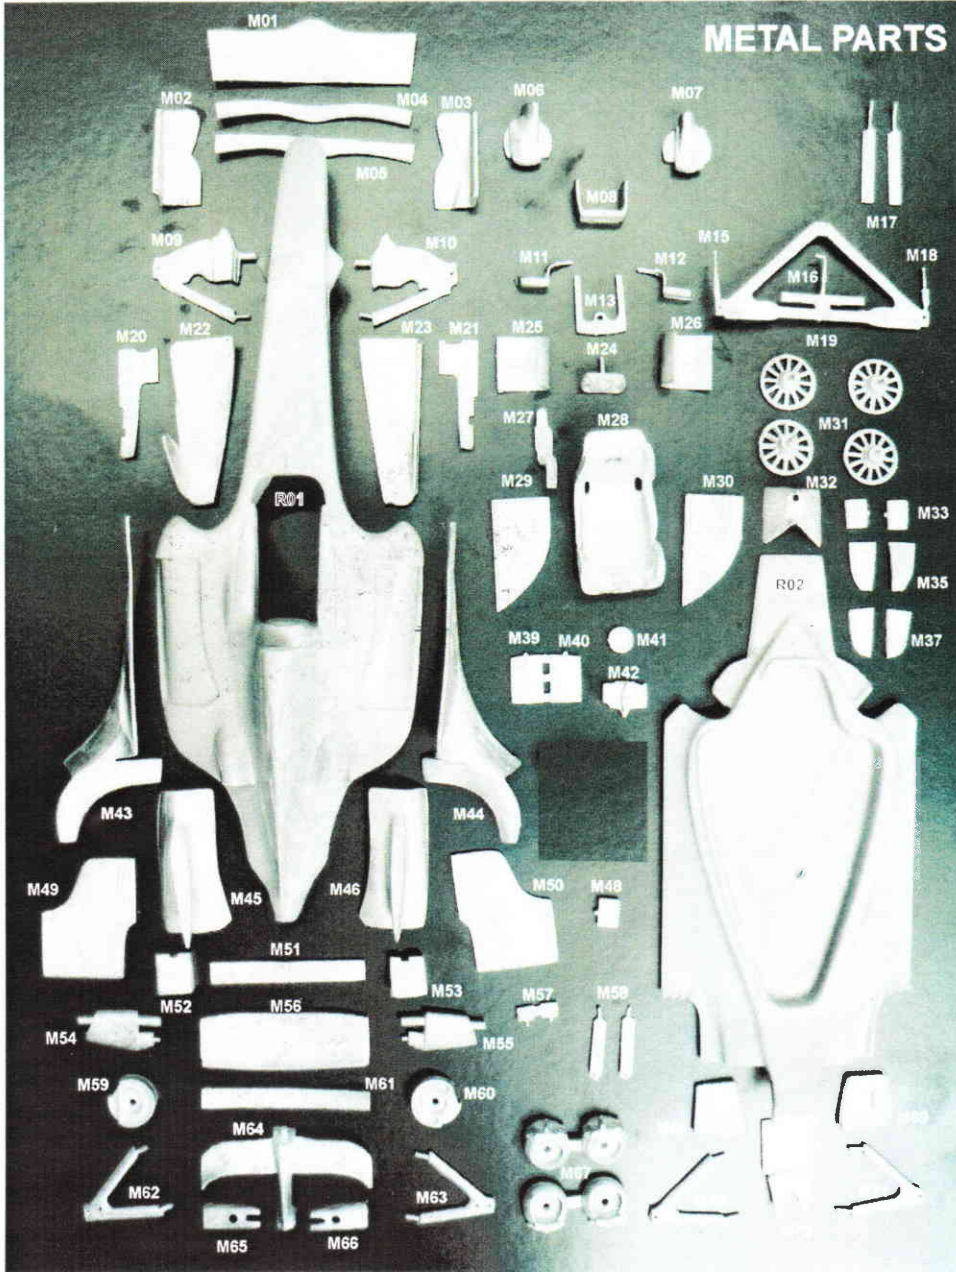

nek
Neko Models
4512003002036
NKM-FX2003
No included sponsor decals
1/20 Scale Resin Kit
Model RB02
2006

Guide paint place

H
G
A
I

Paint guide

A	Black	F	Flat black
B	Blue Metallic	G	Gold
C	Silver	H	Metallic blue
D	Red	I	Yellow
E	Metallic Gray		

— Other parts —

Front tyre	X 2	F-Wheel rim	X 2	Wood plate	X 1
Rear tyre	X 2	R-Wheel rim	X 2	Mini screw	X 8
Clear parts	X 1	Etching parts	X 1	Exhaust tube	X 2