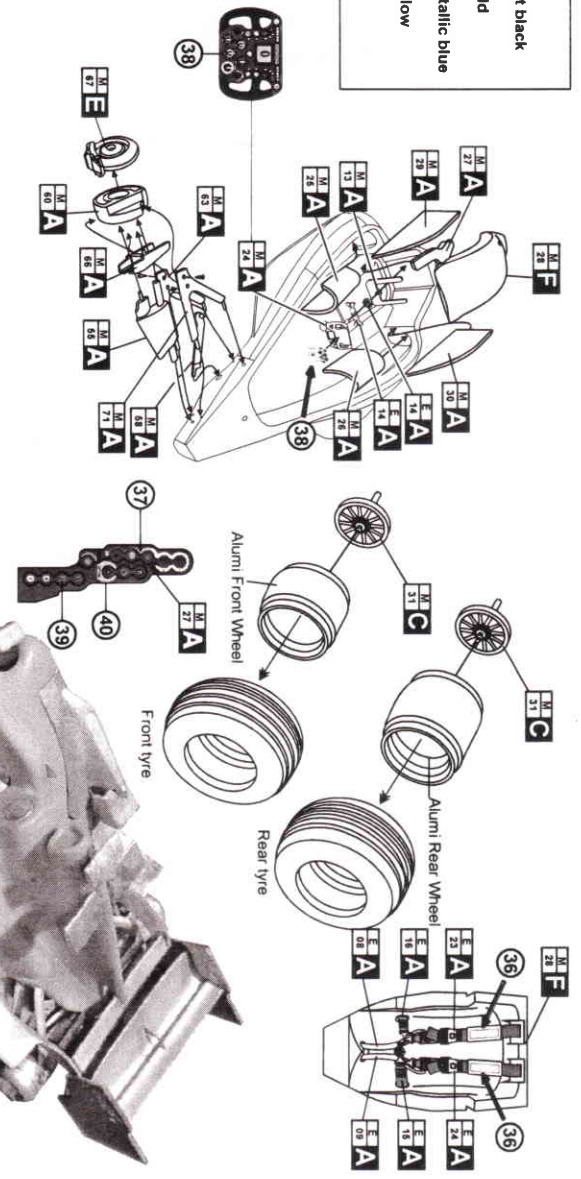

nek
Neko Models
4512003002036
NKM-FX2003
No included sponsor decals
1/20 Scale Resin Kit
Model RB02
2006

Guide paint place

H
G
A
I

Paint guide

A	Black	F	Flat black
B	Blue Metallic	G	Gold
C	Silver	H	Metallic blue
D	Red	I	Yellow
E	Metallic Gray		

— Other parts —

Front tyre	X 2	F-Wheel rim	X 2	Wood plate	X 1
Rear tyre	X 2	R-Wheel rim	X 2	Mini screw	X 8
Clear parts	X 1	Etching parts	X 1	Exhaust tube	X 2