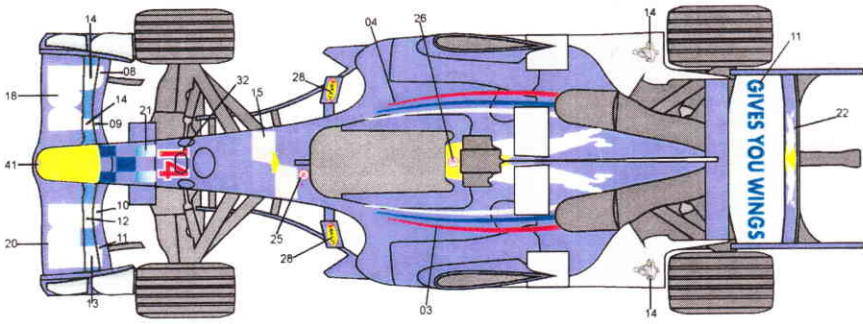

nek
Neko Models
4512003002036
NKM-FX2003
No included sponsor decals
1/20 Scale Resin Kit
Model RB02
2006

Guide paint place

H
G
A
I

Paint guide

A	Black	F	Flat black
B	Blue Metallic	G	Gold
C	Silver	H	Metallic blue
D	Red	I	Yellow
E	Metallic Gray		

— Other parts —

Front tyre	X 2	F-Wheel rim	X 2	Wood plate	X 1
Rear tyre	X 2	R-Wheel rim	X 2	Mini screw	X 8
Clear parts	X 1	Etching parts	X 1	Exhaust tube	X 2