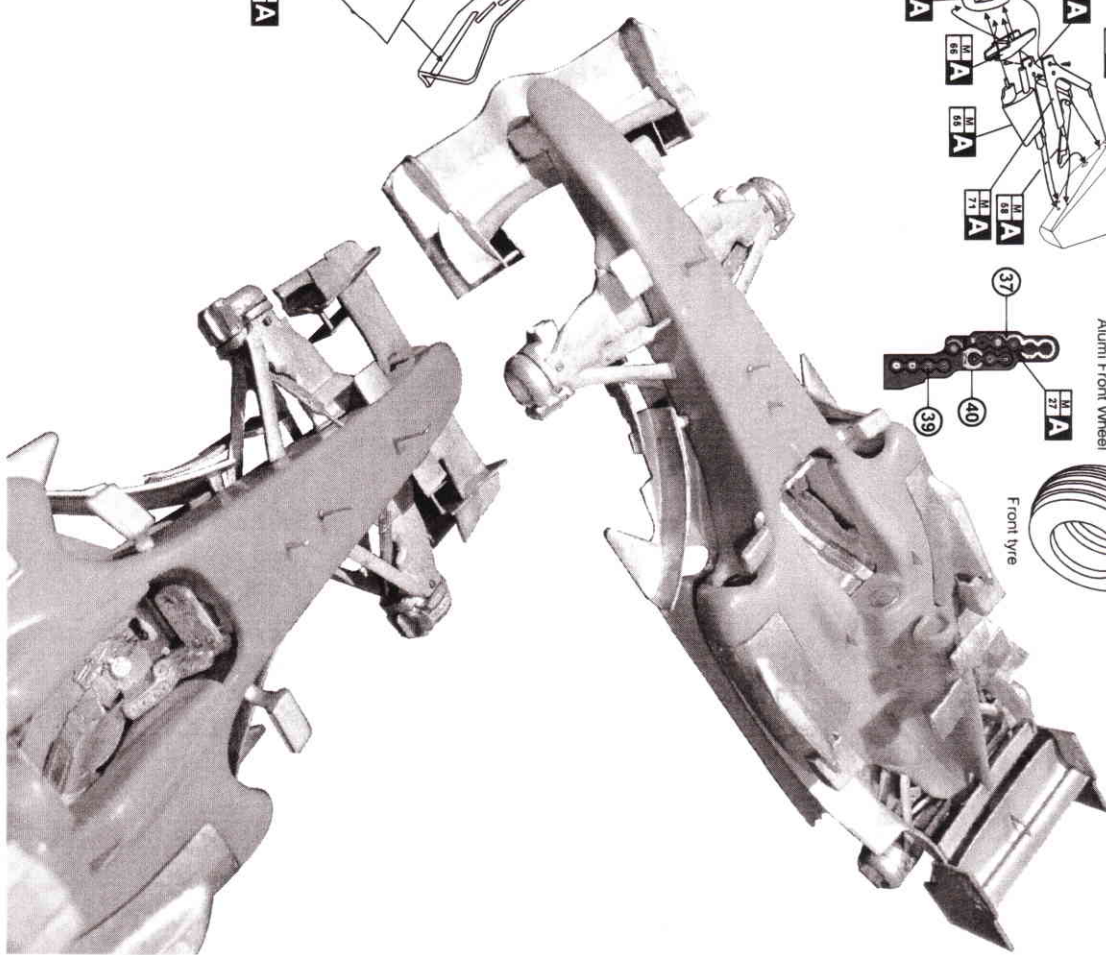

nek
Neko Models
4512003002036
NKM-FX2003
No included sponsor decals
1/20 Scale Resin Kit
Model RB02
2006

Guide paint place

H
G
A
I

Paint guide

A	Black	F	Flat black
B	Blue Metallic	G	Gold
C	Silver	H	Metallic blue
D	Red	I	Yellow
E	Metallic Gray		

— Other parts —

Front tyre	X 2	F-Wheel rim	X 2	Wood plate	X 1
Rear tyre	X 2	R-Wheel rim	X 2	Mini screw	X 8
Clear parts	X 1	Etching parts	X 1	Exhaust tube	X 2