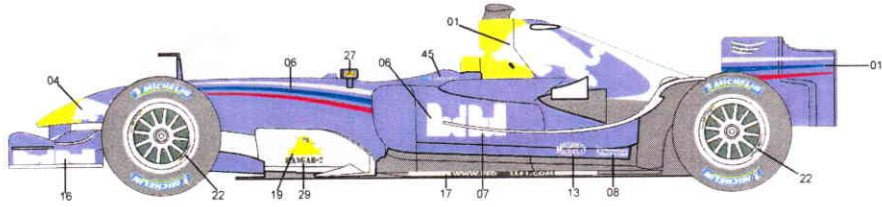

nek
Neko Models
4512003002036
NKM-FX2003
No included sponsor decals
1/20 Scale Resin Kit
Model RB02
2006

Guide paint place

H
G
A
I

Paint guide

A	Black	F	Flat black
B	Blue Metallic	G	Gold
C	Silver	H	Metallic blue
D	Red	I	Yellow
E	Metallic Gray		

— Other parts —

Front tyre	X 2	F-Wheel rim	X 2	Wood plate	X 1
Rear tyre	X 2	R-Wheel rim	X 2	Mini screw	X 8
Clear parts	X 1	Etching parts	X 1	Exhaust tube	X 2