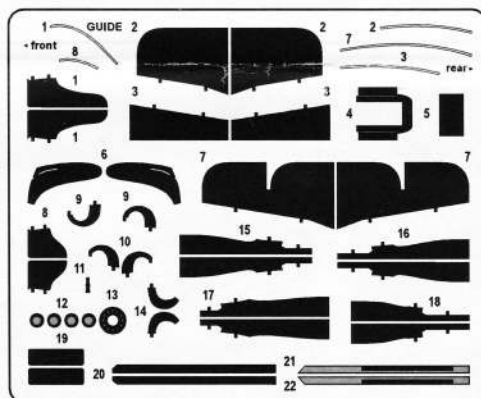

一比廿比例模型

1/20 SCALE MODEL 2017

Ver.A Monaco

Ver.B Hungary

部件 Part List

前車呔	Front Tyre	2
後車呔	Rear Tyre	2
鑼絲 (大)	Screw - L	6
鑼絲 (小)	Screw - S	14
車尾燈	Tail light	1
	Nickel silver wire	1
	Pin	1

蝕刻部件 Photo Etched Parts