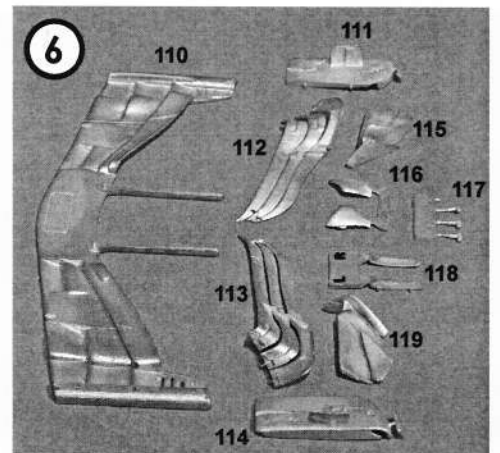

一比廿比例模型

1/20 SCALE MODEL F2018

Ver.A Australia/Bahrain

Ver.B Monaco

Ver.C Canada

部件 Part List

前車呔	Front Tyre	2
後車呔	Rear Tyre	2
鑼絲 (大)	Screw-L	6
鑼絲 (小)	Screw-S	14
車尾燈	Tail light	1
	Nickel silver wire	1
	Pin	1

蝕刻部件 Photo Etched Parts

注意：

- 此套件只適合十六歲以上人士
- 製作時使用鋒利工具需特別小心
- 製作前應熟讀說明書
- 油漆及膠水需另售買
- 防止兒童接觸細小及鋒利部件

※Caution

- This kit designed only for 18 and above.
- Take extra care when using sharp tools such as knives and blades to avoid injuries.
- Study and following instruction carefully. Use paint and cement suitable for resin only. (Not included.)
- Study instruction carefully before using sharp tools and cement.
- Keep all parts and vinyl bags away from children.

动太美 DTM

5

4

3

1/20 MODEL F2018

香香贴纸
SHANG SHANG DECAL

() are the opposite decal number