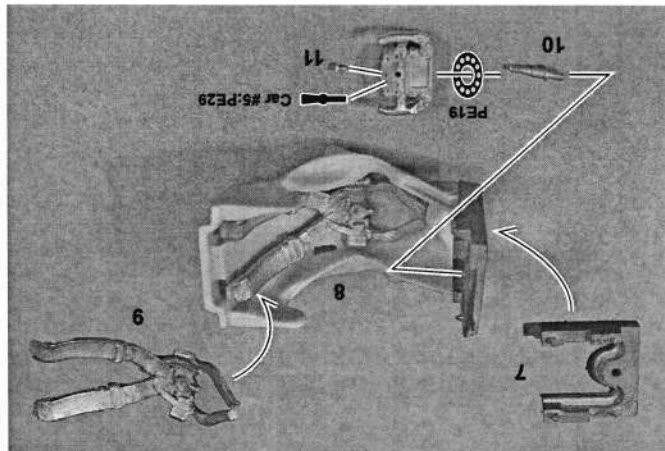

一比廿比例模型

1/20 SCALE MODEL F2018

Ver.A Australia/Bahrain

Ver.B Monaco

Ver.C Canada

部件 Part List

前車呔	Front Tyre	2
後車呔	Rear Tyre	2
鑼絲 (大)	Screw-L	6
鑼絲 (小)	Screw-S	14
車尾燈	Tail light	1
	Nickel silver wire	1
	Pin	1

蝕刻部件 Photo Etched Parts

注意：

- 此套件只適合十六歲以上人士
- 製作時使用鋒利工具需特別小心
- 製作前應熟讀說明書
- 油漆及膠水需另售買
- 防止兒童接觸細小及鋒利部件

※Caution

- This kit designed only for 18 and above.
- Take extra care when using sharp tools such as knives and blades to avoid injuries.
- Study and following instruction carefully. Use paint and cement suitable for resin only. (Not included.)
- Study instruction carefully before using sharp tools and cement.
- Keep all parts and vinyl bags away from children.

动太美 DTM

5

4

3

1/20 MODEL F2018

香香贴纸
SHANG SHANG DECAL

() are the opposite decal number