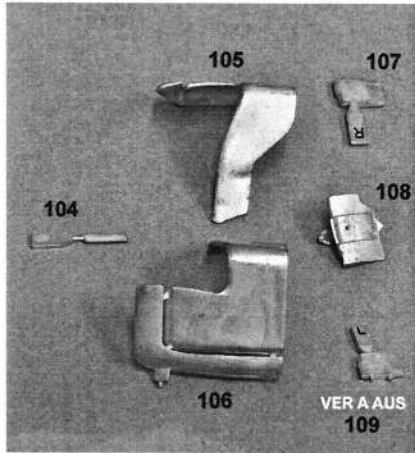

蝕刻部件 Photo Etched Parts

注意：

- 此套件只適合十六歲以上人士
- 製作時使用鋒利工具需特別小心
- 製作前應熟讀說明書
- 油漆及膠水需另售買
- 防止兒童接觸細小及鋒利部件

※Caution

- This kit designed only for 18 and above.
- Take extra care when using sharp tools such as knives and blades to avoid injuries.
- Study and following instruction carefully. Use paint and cement suitable for resin only. (Not included.)
- Study instruction carefully before using sharp tools and cement.
- Keep all parts and vinyl bags away from children.

动太美 DTM

5

4

3

1/20 MODEL F2018

香香贴纸
SHANG SHANG DECAL

() are the opposite decal number