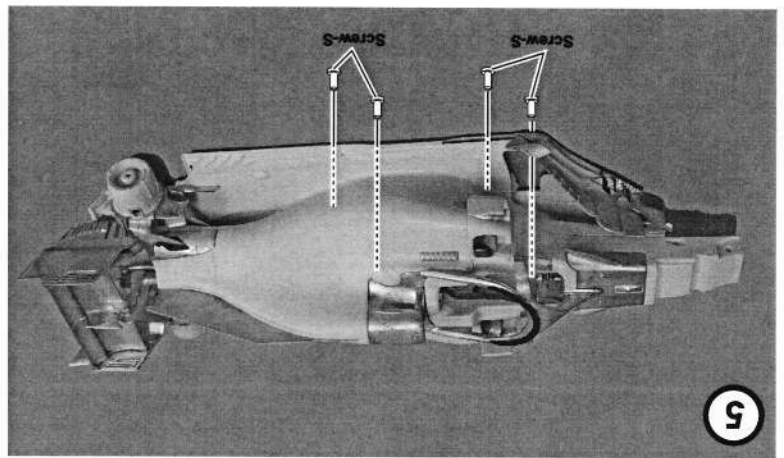

一比廿比例模型

1/20 SCALE MODEL F2018

Ver.A Australia/Bahrain

Ver.B Monaco

Ver.C Canada

部件 Part List

前車呔	Front Tyre	2
後車呔	Rear Tyre	2
鑼絲 (大)	Screw-L	6
鑼絲 (小)	Screw-S	14
車尾燈	Tail light	1
	Nickel silver wire	1
	Pin	1

蝕刻部件 Photo Etched Parts

注意：

- 此套件只適合十六歲以上人士
- 製作時使用鋒利工具需特別小心
- 製作前應熟讀說明書
- 油漆及膠水需另售買
- 防止兒童接觸細小及鋒利部件

※Caution

- This kit designed only for 18 and above.
- Take extra care when using sharp tools such as knives and blades to avoid injuries.
- Study and following instruction carefully. Use paint and cement suitable for resin only. (Not included.)
- Study instruction carefully before using sharp tools and cement.
- Keep all parts and vinyl bags away from children.

动太美 DTM

5

4

3

1/20 MODEL F2018

香香贴纸
SHANG SHANG DECAL

() are the opposite decal number