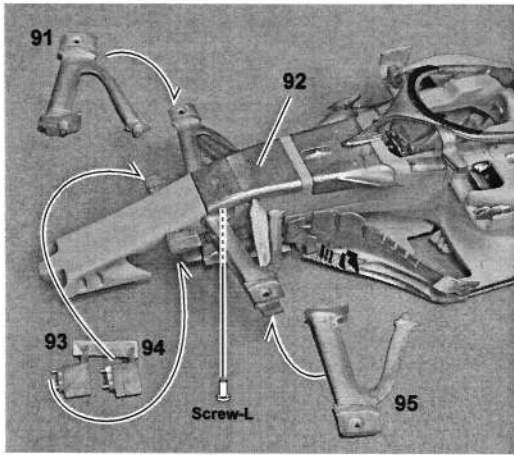

一比廿比例模型

1/20 SCALE MODEL F2018

Ver.A Australia/Bahrain

Ver.B Monaco

Ver.C Canada

部件 Part List

前車呔	Front Tyre	2
後車呔	Rear Tyre	2
鑼絲 (大)	Screw-L	6
鑼絲 (小)	Screw-S	14
車尾燈	Tail light	1
	Nickel silver wire	1
	Pin	1

动太美 DTM

5

4

3

1/20 MODEL F2018

香香贴纸
SHANG SHANG DECAL

() are the opposite decal number