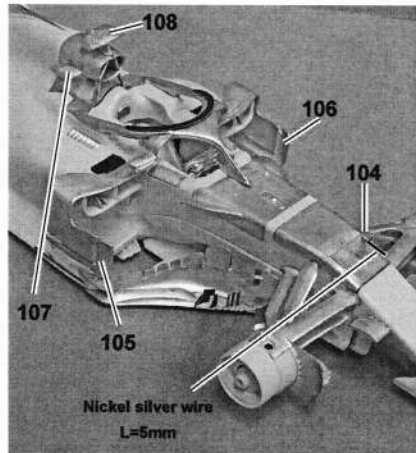

一比廿比例模型

1/20 SCALE MODEL F2018

Ver.A Australia/Bahrain

Ver.B Monaco

Ver.C Canada

部件 Part List

前車呔	Front Tyre	2
後車呔	Rear Tyre	2
鑼絲 (大)	Screw-L	6
鑼絲 (小)	Screw-S	14
車尾燈	Tail light	1
	Nickel silver wire	1
	Pin	1

蝕刻部件 Photo Etched Parts

注意：

- 此套件只適合十六歲以上人士
- 製作時使用鋒利工具需特別小心
- 製作前應熟讀說明書
- 油漆及膠水需另售買
- 防止兒童接觸細小及鋒利部件

※Caution

- This kit designed only for 18 and above.
- Take extra care when using sharp tools such as knives and blades to avoid injuries.
- Study and following instruction carefully. Use paint and cement suitable for resin only. (Not included.)
- Study instruction carefully before using sharp tools and cement.
- Keep all parts and vinyl bags away from children.

动太美 DTM

5

4

3

1/20 MODEL F2018

香香贴纸
SHANG SHANG DECAL

() are the opposite decal number