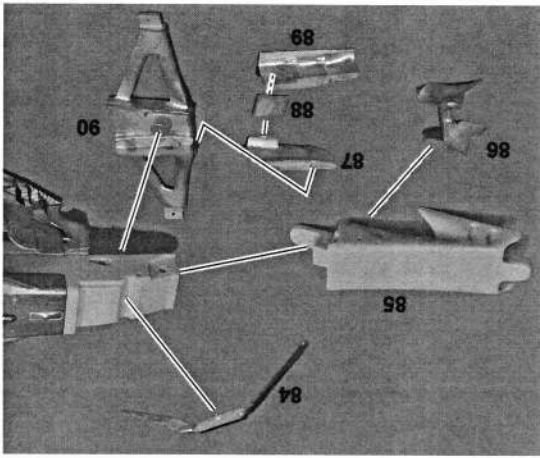

一比廿比例模型

1/20 SCALE MODEL F2018

Ver.A Australia/Bahrain

Ver.B Monaco

Ver.C Canada

部件 Part List

前車呔	Front Tyre	2
後車呔	Rear Tyre	2
鑼絲 (大)	Screw-L	6
鑼絲 (小)	Screw-S	14
車尾燈	Tail light	1
	Nickel silver wire	1
	Pin	1

蝕刻部件 Photo Etched Parts

注意：

- 此套件只適合十六歲以上人士
- 製作時使用鋒利工具需特別小心
- 製作前應熟讀說明書
- 油漆及膠水需另售買
- 防止兒童接觸細小及鋒利部件

※Caution

- This kit designed only for 18 and above.
- Take extra care when using sharp tools such as knives and blades to avoid injuries.
- Study and following instruction carefully. Use paint and cement suitable for resin only. (Not included.)
- Study instruction carefully before using sharp tools and cement.
- Keep all parts and vinyl bags away from children.

动太美 DTM

5

4

3

1/20 MODEL F2018

香香贴纸
SHANG SHANG DECAL

() are the opposite decal number