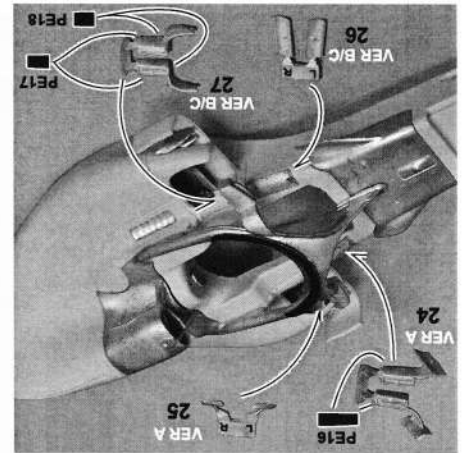

一比廿比例模型

1/20 SCALE MODEL F2018

Ver.A Australia/Bahrain

Ver.B Monaco

Ver.C Canada

部件 Part List

前車呔	Front Tyre	2
後車呔	Rear Tyre	2
鑼絲 (大)	Screw-L	6
鑼絲 (小)	Screw-S	14
車尾燈	Tail light	1
	Nickel silver wire	1
	Pin	1

蝕刻部件 Photo Etched Parts

注意：

- 此套件只適合十六歲以上人士
- 製作時使用鋒利工具需特別小心
- 製作前應熟讀說明書
- 油漆及膠水需另售買
- 防止兒童接觸細小及鋒利部件

※Caution

- This kit designed only for 18 and above.
- Take extra care when using sharp tools such as knives and blades to avoid injuries.
- Study and following instruction carefully. Use paint and cement suitable for resin only. (Not included.)
- Study instruction carefully before using sharp tools and cement.
- Keep all parts and vinyl bags away from children.

动太美 DTM

5

4

3

1/20 MODEL F2018

香香贴纸
SHANG SHANG DECAL

() are the opposite decal number