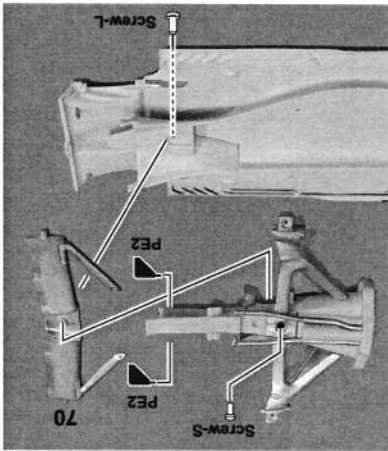

一比廿比例模型

1/20 SCALE MODEL F2018

Ver.A Australia/Bahrain

Ver.B Monaco

Ver.C Canada

部件 Part List

前車呔	Front Tyre	2
後車呔	Rear Tyre	2
鑼絲 (大)	Screw-L	6
鑼絲 (小)	Screw-S	14
車尾燈	Tail light	1
	Nickel silver wire	1
	Pin	1

蝕刻部件 Photo Etched Parts

注意：

- 此套件只適合十六歲以上人士
- 製作時使用鋒利工具需特別小心
- 製作前應熟讀說明書
- 油漆及膠水需另售買
- 防止兒童接觸細小及鋒利部件

※Caution

- This kit designed only for 18 and above.
- Take extra care when using sharp tools such as knives and blades to avoid injuries.
- Study and following instruction carefully. Use paint and cement suitable for resin only. (Not included.)
- Study instruction carefully before using sharp tools and cement.
- Keep all parts and vinyl bags away from children.

动太美 DTM

5

4

3

1/20 MODEL F2018

香香贴纸
SHANG SHANG DECAL

() are the opposite decal number