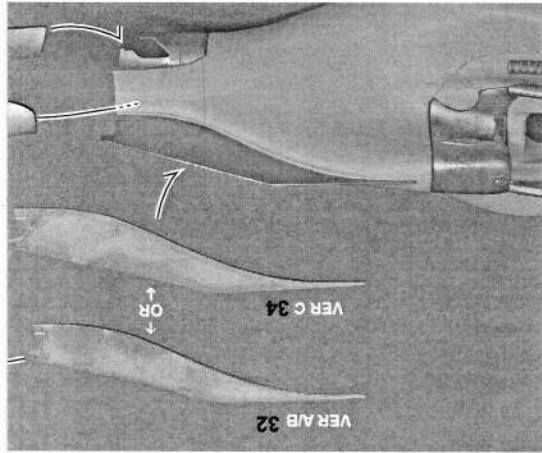

一比廿比例模型

1/20 SCALE MODEL F2018

Ver.A Australia/Bahrain

Ver.B Monaco

Ver.C Canada

部件 Part List

前車呔	Front Tyre	2
後車呔	Rear Tyre	2
鑼絲 (大)	Screw-L	6
鑼絲 (小)	Screw-S	14
車尾燈	Tail light	1
	Nickel silver wire	1
	Pin	1

蝕刻部件 Photo Etched Parts

注意：

- 此套件只適合十六歲以上人士
- 製作時使用鋒利工具需特別小心
- 製作前應熟讀說明書
- 油漆及膠水需另售買
- 防止兒童接觸細小及鋒利部件

※Caution

- This kit designed only for 18 and above.
- Take extra care when using sharp tools such as knives and blades to avoid injuries.
- Study and following instruction carefully. Use paint and cement suitable for resin only. (Not included.)
- Study instruction carefully before using sharp tools and cement.
- Keep all parts and vinyl bags away from children.

动太美 DTM

5

4

3

1/20 MODEL F2018

香香贴纸
SHANG SHANG DECAL

() are the opposite decal number