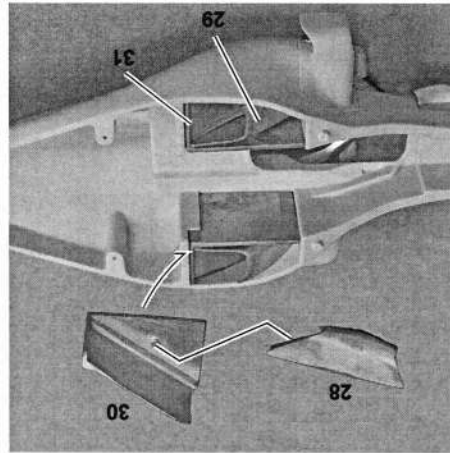

蝕刻部件 Photo Etched Parts

注意：

- 此套件只適合十六歲以上人士
- 製作時使用鋒利工具需特別小心
- 製作前應熟讀說明書
- 油漆及膠水需另售買
- 防止兒童接觸細小及鋒利部件

※Caution

- This kit designed only for 18 and above.
- Take extra care when using sharp tools such as knives and blades to avoid injuries.
- Study and following instruction carefully. Use paint and cement suitable for resin only. (Not included.)
- Study instruction carefully before using sharp tools and cement.
- Keep all parts and vinyl bags away from children.

动太美 DTM

5

4

3

1/20 MODEL F2018

香香贴纸
SHANG SHANG DECAL

() are the opposite decal number