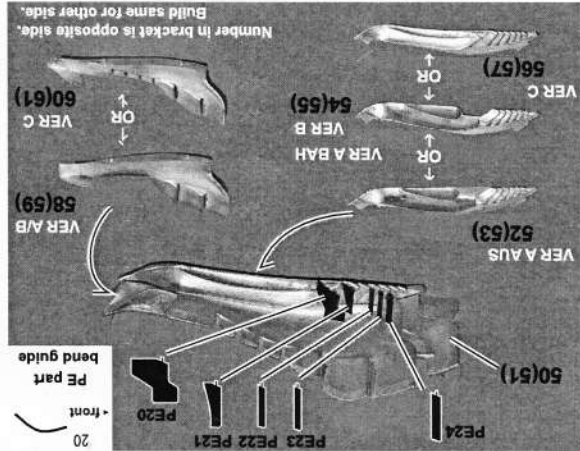

一比廿比例模型

1/20 SCALE MODEL F2018

Ver.A Australia/Bahrain

Ver.B Monaco

Ver.C Canada

部件 Part List

前車呔	Front Tyre	2
後車呔	Rear Tyre	2
鑼絲 (大)	Screw-L	6
鑼絲 (小)	Screw-S	14
車尾燈	Tail light	1
	Nickel silver wire	1
	Pin	1

蝕刻部件 Photo Etched Parts

注意：

- 此套件只適合十六歲以上人士
- 製作時使用鋒利工具需特別小心
- 製作前應熟讀說明書
- 油漆及膠水需另售買
- 防止兒童接觸細小及鋒利部件

※Caution

- This kit designed only for 18 and above.
- Take extra care when using sharp tools such as knives and blades to avoid injuries.
- Study and following instruction carefully. Use paint and cement suitable for resin only. (Not included.)
- Study instruction carefully before using sharp tools and cement.
- Keep all parts and vinyl bags away from children.

动太美 DTM

5

4

3

1/20 MODEL F2018

香香贴纸
SHANG SHANG DECAL

() are the opposite decal number