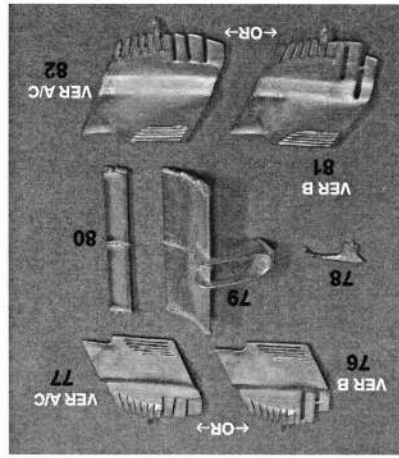

一比廿比例模型

1/20 SCALE MODEL F2018

Ver.A Australia/Bahrain

Ver.B Monaco

Ver.C Canada

部件 Part List

前車呔	Front Tyre	2
後車呔	Rear Tyre	2
鑼絲 (大)	Screw-L	6
鑼絲 (小)	Screw-S	14
車尾燈	Tail light	1
	Nickel silver wire	1
	Pin	1

蝕刻部件 Photo Etched Parts

注意：

- 此套件只適合十六歲以上人士
- 製作時使用鋒利工具需特別小心
- 製作前應熟讀說明書
- 油漆及膠水需另售買
- 防止兒童接觸細小及鋒利部件

※Caution

- This kit designed only for 18 and above.
- Take extra care when using sharp tools such as knives and blades to avoid injuries.
- Study and following instruction carefully. Use paint and cement suitable for resin only. (Not included.)
- Study instruction carefully before using sharp tools and cement.
- Keep all parts and vinyl bags away from children.

动太美 DTM

5

4

3

1/20 MODEL F2018

香香贴纸
SHANG SHANG DECAL

() are the opposite decal number