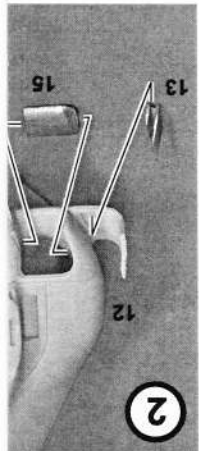

一比廿比例模型

1/20 SCALE MODEL F2018

Ver.A Australia/Bahrain

Ver.B Monaco

Ver.C Canada

部件 Part List

前車呔	Front Tyre	2
後車呔	Rear Tyre	2
鑼絲 (大)	Screw-L	6
鑼絲 (小)	Screw-S	14
車尾燈	Tail light	1
	Nickel silver wire	1
	Pin	1

蝕刻部件 Photo Etched Parts

注意：

- 此套件只適合十六歲以上人士
- 製作時使用鋒利工具需特別小心
- 製作前應熟讀說明書
- 油漆及膠水需另售買
- 防止兒童接觸細小及鋒利部件

※Caution

- This kit designed only for 18 and above.
- Take extra care when using sharp tools such as knives and blades to avoid injuries.
- Study and following instruction carefully. Use paint and cement suitable for resin only. (Not included.)
- Study instruction carefully before using sharp tools and cement.
- Keep all parts and vinyl bags away from children.

动太美 DTM

5

4

3

1/20 MODEL F2018

香香贴纸
SHANG SHANG DECAL

() are the opposite decal number