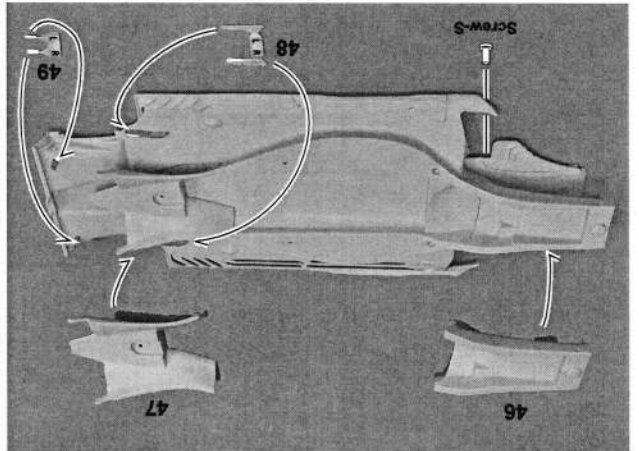

一比廿比例模型

1/20 SCALE MODEL F2018

Ver.A Australia/Bahrain

Ver.B Monaco

Ver.C Canada

部件 Part List

前車呔	Front Tyre	2
後車呔	Rear Tyre	2
鑼絲 (大)	Screw-L	6
鑼絲 (小)	Screw-S	14
車尾燈	Tail light	1
	Nickel silver wire	1
	Pin	1

蝕刻部件 Photo Etched Parts

注意：

- 此套件只適合十六歲以上人士
- 製作時使用鋒利工具需特別小心
- 製作前應熟讀說明書
- 油漆及膠水需另售買
- 防止兒童接觸細小及鋒利部件

※Caution

- This kit designed only for 18 and above.
- Take extra care when using sharp tools such as knives and blades to avoid injuries.
- Study and following instruction carefully. Use paint and cement suitable for resin only. (Not included.)
- Study instruction carefully before using sharp tools and cement.
- Keep all parts and vinyl bags away from children.

动太美 DTM

5

4

3

1/20 MODEL F2018

香香贴纸
SHANG SHANG DECAL

() are the opposite decal number