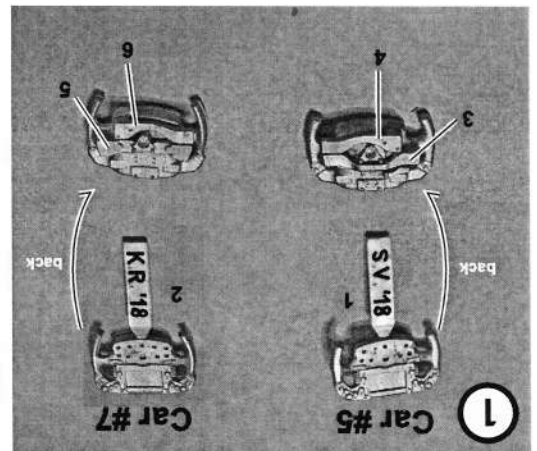

一比廿比例模型

1/20 SCALE MODEL F2018

Ver.A Australia/Bahrain

Ver.B Monaco

Ver.C Canada

部件 Part List

前車呔	Front Tyre	2
後車呔	Rear Tyre	2
鑼絲 (大)	Screw-L	6
鑼絲 (小)	Screw-S	14
車尾燈	Tail light	1
	Nickel silver wire	1
	Pin	1

蝕刻部件 Photo Etched Parts

注意：

- 此套件只適合十六歲以上人士
- 製作時使用鋒利工具需特別小心
- 製作前應熟讀說明書
- 油漆及膠水需另售買
- 防止兒童接觸細小及鋒利部件

※Caution

- This kit designed only for 18 and above.
- Take extra care when using sharp tools such as knives and blades to avoid injuries.
- Study and following instruction carefully. Use paint and cement suitable for resin only. (Not included.)
- Study instruction carefully before using sharp tools and cement.
- Keep all parts and vinyl bags away from children.

动太美 DTM

5

4

3

1/20 MODEL F2018

香香贴纸
SHANG SHANG DECAL

() are the opposite decal number