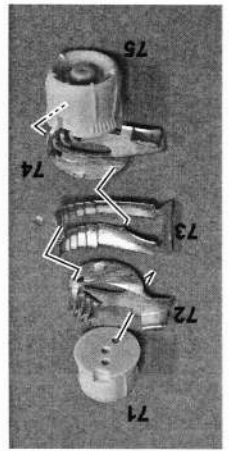

一比廿比例模型

1/20 SCALE MODEL F2018

Ver.A Australia/Bahrain

Ver.B Monaco

Ver.C Canada

部件 Part List

前車呔	Front Tyre	2
後車呔	Rear Tyre	2
鑼絲 (大)	Screw-L	6
鑼絲 (小)	Screw-S	14
車尾燈	Tail light	1
	Nickel silver wire	1
	Pin	1

蝕刻部件 Photo Etched Parts

注意：

- 此套件只適合十六歲以上人士
- 製作時使用鋒利工具需特別小心
- 製作前應熟讀說明書
- 油漆及膠水需另售買
- 防止兒童接觸細小及鋒利部件

※Caution

- This kit designed only for 18 and above.
- Take extra care when using sharp tools such as knives and blades to avoid injuries.
- Study and following instruction carefully. Use paint and cement suitable for resin only. (Not included.)
- Study instruction carefully before using sharp tools and cement.
- Keep all parts and vinyl bags away from children.

动太美 DTM

5

4

3

1/20 MODEL F2018

香香贴纸
SHANG SHANG DECAL

() are the opposite decal number