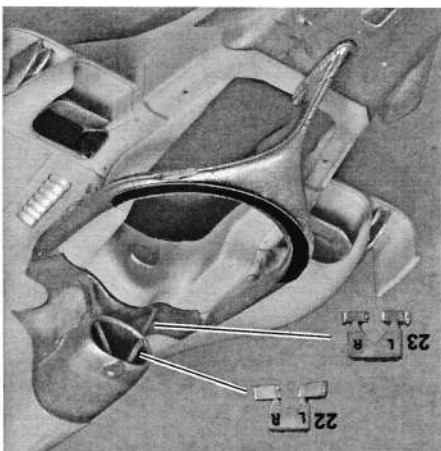

蝕刻部件 Photo Etched Parts

注意：

- 此套件只適合十六歲以上人士
- 製作時使用鋒利工具需特別小心
- 製作前應熟讀說明書
- 油漆及膠水需另售買
- 防止兒童接觸細小及鋒利部件

※Caution

- This kit designed only for 18 and above.
- Take extra care when using sharp tools such as knives and blades to avoid injuries.
- Study and following instruction carefully. Use paint and cement suitable for resin only. (Not included.)
- Study instruction carefully before using sharp tools and cement.
- Keep all parts and vinyl bags away from children.

动太美 DTM

5

4

3

1/20 MODEL F2018

香香贴纸
SHANG SHANG DECAL

() are the opposite decal number