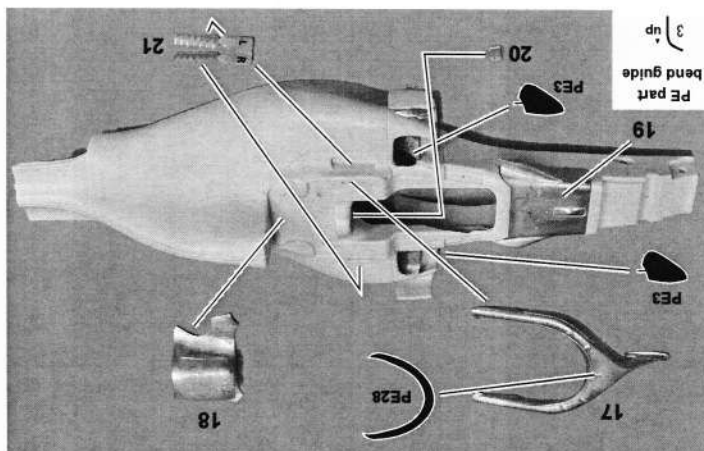

蝕刻部件 Photo Etched Parts

注意：

- 此套件只適合十六歲以上人士
- 製作時使用鋒利工具需特別小心
- 製作前應熟讀說明書
- 油漆及膠水需另售買
- 防止兒童接觸細小及鋒利部件

※Caution

- This kit designed only for 18 and above.
- Take extra care when using sharp tools such as knives and blades to avoid injuries.
- Study and following instruction carefully. Use paint and cement suitable for resin only. (Not included.)
- Study instruction carefully before using sharp tools and cement.
- Keep all parts and vinyl bags away from children.

动太美 DTM

5

4

3

1/20 MODEL F2018

香香贴纸
SHANG SHANG DECAL

() are the opposite decal number