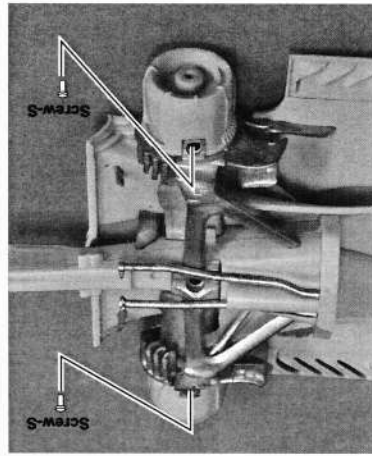

蝕刻部件 Photo Etched Parts

注意：

- 此套件只適合十六歲以上人士
- 製作時使用鋒利工具需特別小心
- 製作前應熟讀說明書
- 油漆及膠水需另售買
- 防止兒童接觸細小及鋒利部件

※Caution

- This kit designed only for 18 and above.
- Take extra care when using sharp tools such as knives and blades to avoid injuries.
- Study and following instruction carefully. Use paint and cement suitable for resin only. (Not included.)
- Study instruction carefully before using sharp tools and cement.
- Keep all parts and vinyl bags away from children.

动太美 DTM

5

4

3

1/20 MODEL F2018

香香贴纸
SHANG SHANG DECAL

() are the opposite decal number