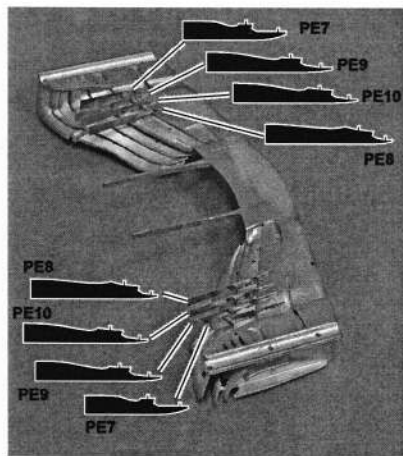

蝕刻部件 Photo Etched Parts

注意：

- 此套件只適合十六歲以上人士
- 製作時使用鋒利工具需特別小心
- 製作前應熟讀說明書
- 油漆及膠水需另售買
- 防止兒童接觸細小及鋒利部件

※Caution

- This kit designed only for 18 and above.
- Take extra care when using sharp tools such as knives and blades to avoid injuries.
- Study and following instruction carefully. Use paint and cement suitable for resin only. (Not included.)
- Study instruction carefully before using sharp tools and cement.
- Keep all parts and vinyl bags away from children.

动太美 DTM

5

4

3

1/20 MODEL F2018

香香贴纸
SHANG SHANG DECAL

() are the opposite decal number