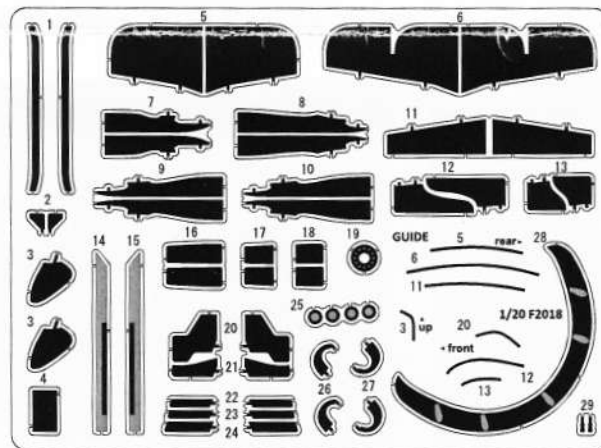

一比廿比例模型

1/20 SCALE MODEL F2018

Ver.A Australia/Bahrain

Ver.B Monaco

Ver.C Canada

部件 Part List

前車呔	Front Tyre	2
後車呔	Rear Tyre	2
鑼絲 (大)	Screw-L	6
鑼絲 (小)	Screw-S	14
車尾燈	Tail light	1
	Nickel silver wire	1
	Pin	1

蝕刻部件 Photo Etched Parts

注意：

- 此套件只適合十六歲以上人士
- 製作時使用鋒利工具需特別小心
- 製作前應熟讀說明書
- 油漆及膠水需另售買
- 防止兒童接觸細小及鋒利部件

※Caution

- This kit designed only for 18 and above.
- Take extra care when using sharp tools such as knives and blades to avoid injuries.
- Study and following instruction carefully. Use paint and cement suitable for resin only. (Not included.)
- Study instruction carefully before using sharp tools and cement.
- Keep all parts and vinyl bags away from children.

动太美 DTM

5

4

3

1/20 MODEL F2018

香香贴纸
SHANG SHANG DECAL

() are the opposite decal number