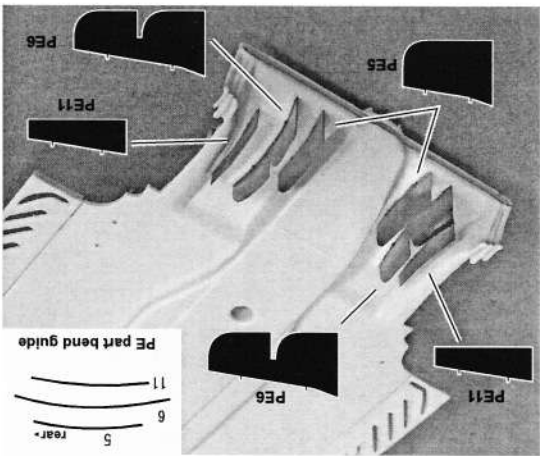

蝕刻部件 Photo Etched Parts

注意：

- 此套件只適合十六歲以上人士
- 製作時使用鋒利工具需特別小心
- 製作前應熟讀說明書
- 油漆及膠水需另售買
- 防止兒童接觸細小及鋒利部件

※Caution

- This kit designed only for 18 and above.
- Take extra care when using sharp tools such as knives and blades to avoid injuries.
- Study and following instruction carefully. Use paint and cement suitable for resin only. (Not included.)
- Study instruction carefully before using sharp tools and cement.
- Keep all parts and vinyl bags away from children.

动太美 DTM

5

4

3

1/20 MODEL F2018

香香贴纸
SHANG SHANG DECAL

() are the opposite decal number