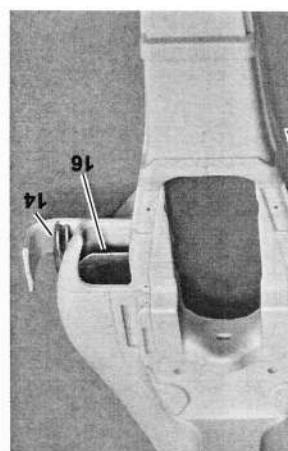

蝕刻部件 Photo Etched Parts

注意：

- 此套件只適合十六歲以上人士
- 製作時使用鋒利工具需特別小心
- 製作前應熟讀說明書
- 油漆及膠水需另售買
- 防止兒童接觸細小及鋒利部件

※Caution

- This kit designed only for 18 and above.
- Take extra care when using sharp tools such as knives and blades to avoid injuries.
- Study and following instruction carefully. Use paint and cement suitable for resin only. (Not included.)
- Study instruction carefully before using sharp tools and cement.
- Keep all parts and vinyl bags away from children.

动太美 DTM

5

4

3

1/20 MODEL F2018

香香贴纸
SHANG SHANG DECAL

() are the opposite decal number