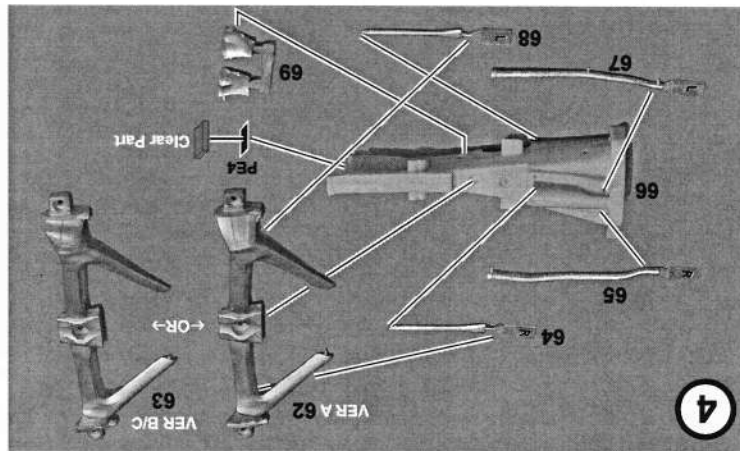

一比廿比例模型

1/20 SCALE MODEL F2018

Ver.A Australia/Bahrain

Ver.B Monaco

Ver.C Canada

部件 Part List

前車呔	Front Tyre	2
後車呔	Rear Tyre	2
鑼絲 (大)	Screw-L	6
鑼絲 (小)	Screw-S	14
車尾燈	Tail light	1
	Nickel silver wire	1
	Pin	1

蝕刻部件 Photo Etched Parts

注意：

- 此套件只適合十六歲以上人士
- 製作時使用鋒利工具需特別小心
- 製作前應熟讀說明書
- 油漆及膠水需另售買
- 防止兒童接觸細小及鋒利部件

※Caution

- This kit designed only for 18 and above.
- Take extra care when using sharp tools such as knives and blades to avoid injuries.
- Study and following instruction carefully. Use paint and cement suitable for resin only. (Not included.)
- Study instruction carefully before using sharp tools and cement.
- Keep all parts and vinyl bags away from children.

动太美 DTM

5

4

3

1/20 MODEL F2018

香香贴纸
SHANG SHANG DECAL

() are the opposite decal number