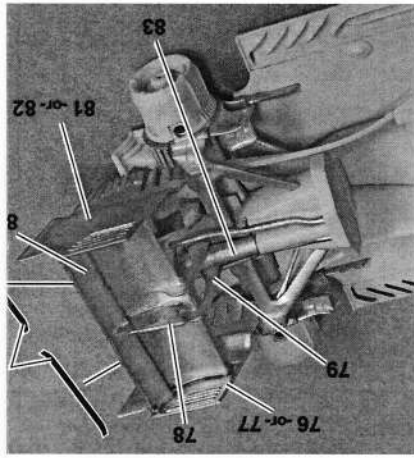

一比廿比例模型

1/20 SCALE MODEL F2018

Ver.A Australia/Bahrain

Ver.B Monaco

Ver.C Canada

部件 Part List

前車呔	Front Tyre	2
後車呔	Rear Tyre	2
鑼絲 (大)	Screw-L	6
鑼絲 (小)	Screw-S	14
車尾燈	Tail light	1
	Nickel silver wire	1
	Pin	1

蝕刻部件 Photo Etched Parts

注意：

- 此套件只適合十六歲以上人士
- 製作時使用鋒利工具需特別小心
- 製作前應熟讀說明書
- 油漆及膠水需另售買
- 防止兒童接觸細小及鋒利部件

※Caution

- This kit designed only for 18 and above.
- Take extra care when using sharp tools such as knives and blades to avoid injuries.
- Study and following instruction carefully. Use paint and cement suitable for resin only. (Not included.)
- Study instruction carefully before using sharp tools and cement.
- Keep all parts and vinyl bags away from children.

动太美 DTM

5

4

3

1/20 MODEL F2018

香香贴纸
SHANG SHANG DECAL

() are the opposite decal number